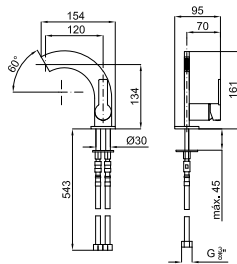

Single lever bidet mixer 3/8". Ø28 mm ceramic cartridge. Length of hoses 460 mm. Without pop-up waste. Without aerator . Flow rate 5,82 l/min. at 3 bar.
Mitigeur bidet avec cartouche Ø28 mm. Flexibles raccordement 3/8" longueur 460 mm. Sans vidage. Bec avec brise-jet laminaire. Chute d'eau en effet cascade. À 3 bars de pression 5,82 l/min.

100046315
N109020001

chrome
chromé

633,00 €

1