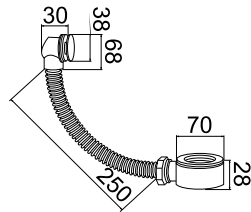

Overflow set
Trop-plein

100039212
N199580045

● chrome
● chromé

47,00 €