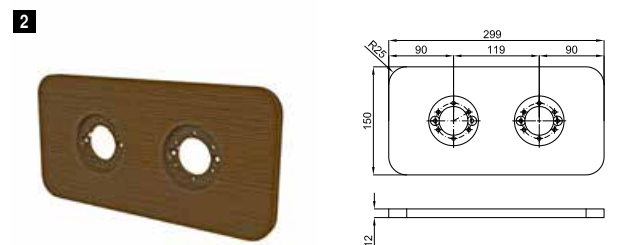

1 Separate KRION® panel with space for 2 accessories.
Panneau indépendant en KRION® pour deux accessoires

KRION®

100123750
N899999869

snow
Snow

88,00 €

100123752
N899999870

navy
Strawberry

97,00 €

100123751
N899999873

strawberry
Navy

97,00 €

2 Separate Plywood panel with space for 2 accessories. Not suitable for installation inside the shower.
Panneau indépendant en contreplaqué pour deux accessoires. Installation dans la douche non adaptée

WOOD

100149219
N699520048

oak
Chêne

104,00 €