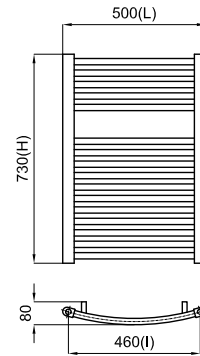

CONTRACTS C

radiators - radiateurs

500x730 mm