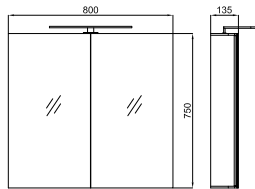

80x75x13.5 cm. wall mounted light cabinet with double side mirror door. Sensor switch on/off for the light. Defogger included. Switch on/off for shaver socket max.500 watt. 2 adjustable glass shelves. Mirror back panel. Soft closing door. Brilliant aluminium profile "soft line". Class II.

Armoire suspendue 2 portes avec miroir double et applique 80x75x13.5 cm. Cellule sensitive pour allumage lumière. Miroir avec système anti buée intégré. Prise pour puissance maximale de 500 watt. 2 étagères en verre réglables en hauteur. Partie interne arrière miroir. Charnières avec système de fermeture ralentie. Profilé aluminium brillant "soft line". Classe II

100174464
N899999745

905,00 €