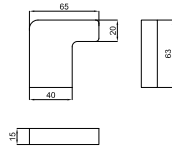

URBAN C

accessories - accessoires

Robe hook
Crochet