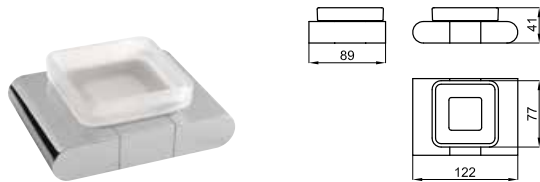

Wall mounted soap dish
Porte-savon fixe

100094174
N643000007

chrome
chromé

148,00 €