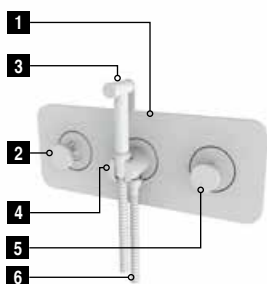

following items are included
éléments inclus dans le pack

- **1** ○ 100138132 - N699520044
- 100138104 - N699520045
- 100138099 - N699520043
- **2** ○ 100123653 - N199999554
- **3** ○ 100123419 - N199999563
- **4** ○ 100123157 - N199999585
- **5** ○ 100123150 - N699520014
- **6** ○ 100137888 - N199999501

Mood sanitary shower pack. Separate KRION® panel with space for 3 accessories, deck-mounted basin mixer for shower set, sanitary shower, wall bracket with outlet elbow, 125 cm. flexi shower hose and robe hook.

Pack mood douche sanitaire Inclus : Panneau indépendant en KRION® pour 3 accessoires, robinet mélangeur encastré pour douche sanitaire, douche sanitaire, support mural avec prise d'eau, flexible 125 cm. et crochet.

100138281
N387000039

○ snow-white
Snow-blanc

482,00 €

100138275
N387000043

● strawberry-white
Strawberry-blanc

482,00 €

100138282
N387000041

● navy-white
Navy-blanc

482,00 €