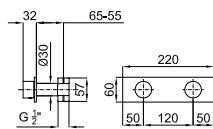

1 Single lever concealed shower valve 1/2". Ø35 mm ceramic cartridge. Flow rate: 24,47 l/min. at 3 bar
Mitigeur douche à encastrer avec cartouche Ø35 mm. à 3 bars de pression 24,47 l/min.

100046336
N109060801

chrome
chromé

316,00 €

2 Single lever concealed shower valve with diverter 1/2". Ø35 mm ceramic cartridge Automatic diverter. Flow rate shower: 21,52 l/min. at 3 bar and flow rate bath: 22,34 l/min. at 3 bar.
Mitigeur bain/douche à encastrer avec cartouche Ø35 mm. Inverseur automatique. À 3 bars de pression pour douche: 21,52 l/min. pour bain: 22,34 l/min.

100046334
N109050801

chrome
chromé

544,00 €

1