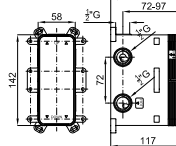

1 SMART BOX

2 PROJECT LINE

Single lever concealed bath shower mixer trim kit
Partie externe mitigeur encastré bain douche

NEW

100140108
N199999483

chrome
chromé

169,00 €

1A SMART BOX - Universal and quick installation for 2 or 3 way mixers with a Ø35 mm. ceramic cartridge and 1/2" connections. The 3 bar pressure is 20,1 L/min. 2 mufflers and a 1/2" drain included.
SMART BOX - Corps encastré d'installation rapide universelle pour mitigeur à 2 ou 3 sorties. Avec cartouche céramique de Ø35mm et connexions 1/2". Le débit à 3 bars de pression est de 20,1 l/min aux trois sorties. 2 silencieux et 2 bouchons 1/2 inclus.

100124167
N199999572

113,00 €

1B SMART BOX - Internal component for built-in mixer 100124167 - N199999572
SMART BOX - Pièces internes pour corps encastré mitigeur 100124167 - N199999572

100124170
N199999574

134,00 €

2 PROJECT LINE - Concealed bath shower valve with Ø35 mm ceramic cartridge, automatic diverter and 1/2" connectors. Flow rate at 3 bar: 20 l/min bath, 18 l/min shower.
PROJECT LINE - Corps interne mitigeur encastré bain douche, avec cartouche céramique de Ø35 mm. Inverseur automatique et connexion de 1/2", débit à 3 bars de pression baignoire 20 l/min et douche 18 l/min.

100107958
N194710517

81,00 €