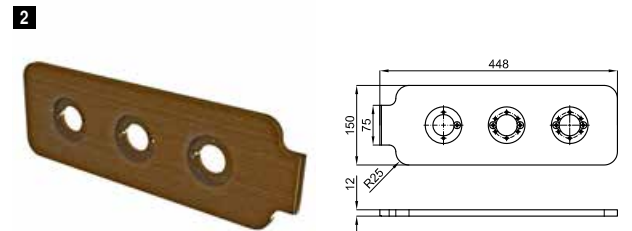

1 KRION® panel with space for three accessories.
Panneau en KRION® pour trois accessoires

KRION®

100123757
N899999866

snow
Snow

115,00 €

100123758
N899999867

strawberry
Strawberry

123,00 €

100123756
N899999868

navy
Navy

123,00 €

2 Plywood panel with space for three accessories.
Panneau en contreplaqué pour trois accessoires

WOOD

100149196
N699520046

oak
Chêne

121,00 €