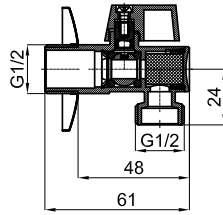

ACCESSORIES - ACCESSOIRES

basins - lavabos

1

2