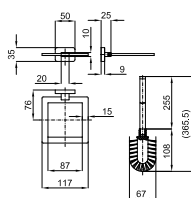

Wall mounted brush holder
Porte-balai fixe

100042530
N641330001

chrome
chromé

109,00 €