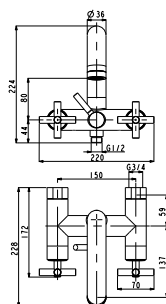

FUTURE

bathroom taps - robinetterie salle de bain

Wall mounted exposed shower mixer 1/2". Ceramic disc valves . Centre Distance 150 +/- 15 mm. Flow rate 33 l/min at 3 bar.
Mélangeur externe douche. Tête ceramique . Distance entre des raccords 150 +/- 15 mm. À 3 bars de pression 33 l/min.

100038273 N134140801	chrome chromé	4.40		390,00 €
100082656 N134650007	gold or	2.50		528,00 €

Wall mounted exposed bath shower mixer 1/2". Ceramic disc valves. Manual diverter. "Plus" aerator. Centre Distance 150+/-15mm Flow rate 33 l/min. at 3 bar.
Mélangeur externe bain/douche tête ceramique . Inverseur manuel. Avec mousseur "plus". Distance entre des raccords 150+/-15 mm. À 3 bars de pression 33 l/min.

100038267 N134130801	chrome chromé	5.30		651,00 €
100082655 N234949940	gold or	5.30		880,00 €

1

2

1 Wall mounted exposed bath shower mixer 3/4". Ceramic disc valves. Manual diverter. "Plus" aerator. Only for set of standpipes. The shower kit is not included and needs to be ordered separately. Flow rate 33 l/min. at 3 bar.
Mélangeur externe bain/douche. Tête ceramique . raccordement 3/4". Inverseur manuel. Avec mousseur "plus". Seulement pour jeu de colonnes. Douchette, flexible et support non inclus. À 3 bars de pression 33 l/min.

100038271 N134138601	chrome chromé	4.90		691,00 €
100082733 N234949941	gold or	3.00		936,00 €

2 Set of standpipes
Jeu de colonnes

100038288 N134460001	chrome chromé	12.20		836,00 €
100082666 N134650011	gold or	11.80		1.130,00 €