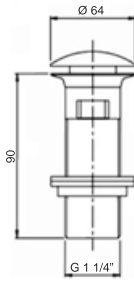

ACCESSORIES - ACCESSOIRES

basins - lavabos

Un-slotted clicker basin waste
Bonde clicker avec trop plein

100040365
N299530001

chrome
chromé

63,00 €