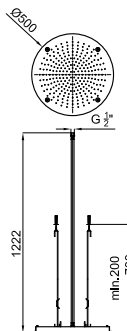

1. **1** NK LOGIC. Ceiling mounted Square 60 cm. rain shower head. Flow rate 18 l/min. at 3 bar.
   Pomme de douche encastrément plafond Square 60 cm. À 3 bars de pression 18 l/min.

100121024
N186490006

inox mirror
miroir

843,00 €

1. **2** NK LOGIC. Ceiling mounted Square 50 cm. rain shower head. Flow rate 18 l/min. at 3 bar.
   Pomme de douche encastrément plafond Square 50 cm. À 3 bars de pression 18 l/min.

100121023
N186490007

inox mirror
miroir

693,00 €

1. **3** NK LOGIC. Ceiling mounted Square 40 cm. rain shower head. Flow rate 15 l/min. at 3 bar.
   Pomme de douche encastrément plafond Square 40 cm. À 3 bars de pression 15 l/min.

100121022
N186490004

inox mirror
miroir

523,00 €

1. **4** NK LOGIC. Ceiling mounted Square 30 cm. rain shower head. Flow rate 9 l/min. at 3 bar.
   Pomme de douche encastrément plafond Square 30 cm. À 3 bars de pression 9 l/min.

100121021
N186490005

inox mirror
miroir

449,00 €

1