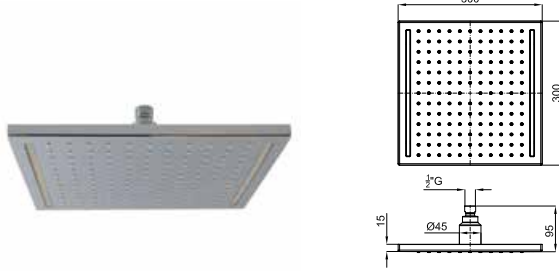

PRODUCT RANGE - GAMME LIGHT

shower heads - pommes de douche

1