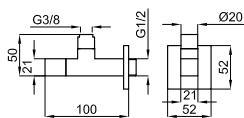

1 ACRO - Set of stop valves
ACRO - Jeu de robinets d'arrêt

100102323
N172390019

● chrome
● chromé

91,00 €

2 HOTELS - Set of stop valves
HOTELS - Jeu de robinets d'arrêt

EX

100102324
N196599519

● chrome
● chromé

76,00 €