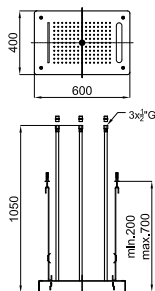

LOUNGE. 40x60cm concealed ceiling shower head. Shower modes: rain shower, waterfall and laminar spray. Additional function: chromotherapy. Remote control for chromotherapy included. IP67 protection. 220V power supply. Shower valve not included. A 3 exit shower valve with minimum flowrate of 21l/min for waterfall function and 16l/min for rain and laminar spray function is required.

Ciel de pluie encastré au plafond 40x60cm. Fonctions pluie, cascade, jet central et chromothérapie. Inclus télécommande pour le contrôle de la chromothérapie. Protection IP67. Tension d'alimentation 220V. Robinetterie non incluse; 3 voies sont nécessaires pour son fonctionnement. Débit minimum nécessaire de 16l/min et 21l/min pour la cascade.