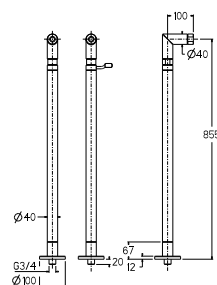

1 Wall mounted exposed bath shower mixer 3/4". Ceramic disc valves. Manual diverter. "Plus" aerator. Only for set of standpipes. The shower kit is not included and needs to be ordered separately. Flow rate 33 l/min. at 3 bar.
Mélangeur externe bain/douche. Tête ceramique . raccordement 3/4". Inverseur manuel. Avec mousseur "plus". Seulement pour jeu de colonnes. Douchette, flexible et support non inclus. À 3 bars de pression 33 l/min.

100038271 N134138601	chrome chromé	4.90		691,00 €
100082733 N234949941	gold or	3.00		936,00 €

2 Set of standpipes
Jeu de colonnes

100038288 N134460001	chrome chromé	12.20		836,00 €
100082666 N134650011	gold or	11.80		1.130,00 €