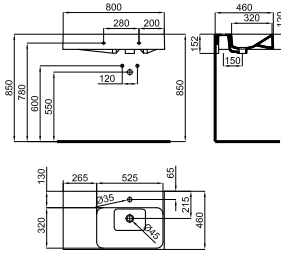

COLLECTIONS

basins - lavabos

1

2