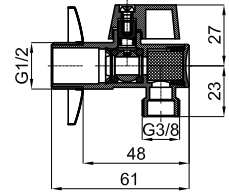

1 AERO - Angle valve with filter 1/2
AERO - Robinet d'arrêt avec filtre démontable et connexions de 1/2"

100157942 Chrom
N157416502 Chromé

17,00 €

2 AERO - Angle valve with filter 3/8
AERO - Robinet d'arrêt avec filtre démontable et connexions de 3/8"

100157943 Chrom
N157416503 Chromé

17,00 €

50 cm rigid connection hose
Tube d'alimentation d'eau rigide 50 cm.

100040173 chrome
N294860001 chromé

29,00 €