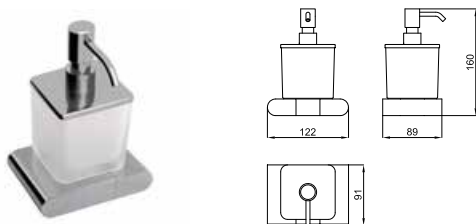

Wall mounted soap dispenser
Diffuseur de savon fixe

100094168
N643000005

chrome
chromé

155,00 €