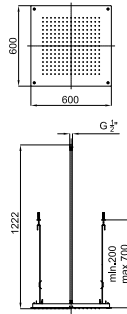

PRODUCT RANGE: RECESSED - GAMME ENCASTREMENT

shower heads - pommes de douche

1