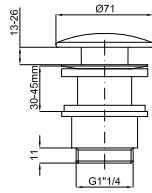

ACCESSORIES - ACCESSOIRES

basins - lavabos

1

2