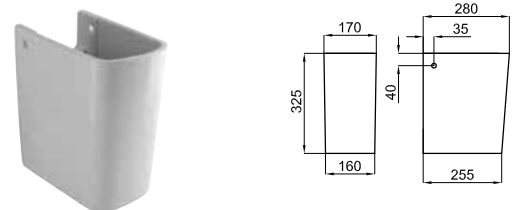

2 ACRO. Semi-pedestal for basin 60 cm. and cloakroom basin 50 cm. with fixing kit 100041212 - N420150000.
Cache-siphon pour lavabo 60 cm. et lave-mains 50 cm aux fixations 100041212 - N420150000.

100080139
N380000005

○ white
○ blanc

kg 10.00

60

98,00 €