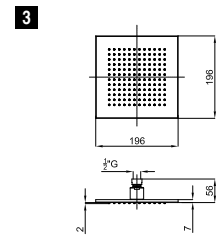

100090329
N192579916

chrome
chromé

453,00 €

3 Square 20 cm rain shower head, with ball joint
Pomme de douche Square 20 cm, avec articulation

100090335
N192579921

chrome
chromé

225,00 €