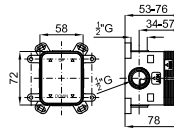

Single lever concealed shower mixer trim kit.
Partie externe mitigeur encastré douche

NEW

100161411
N199999332

chrome
chromé

163,00 €

1A SMART BOX - Universal and quick installation for 1 way mixer with a Ø35 mm. ceramic cartridge and 1/2" connections. The 3 bar pressure is 22,1 l/min. 2 mufflers and a 1/2" plug included.

SMART BOX - Corps encastré d'installation rapide universelle pour mitigeur à 1 sortie. Avec cartouche céramique de Ø35mm et connexions 1/2". Le débit à 3 bars de pression est de 22,1 l/min. 2 silencieux et un bouchon 1/2 inclus.

100124166
N199999568

89,00 €

1B SMART BOX - Internal component for built-in mixer 100124166 - N199999568

SMART BOX - Pièces internes pour corps encastré mitigeur 100124166 - N199999568

100124169
N199999567

52,00 €

2 PROJECT LINE - Concealed shower valve with Ø35 mm ceramic cartridge and 1/2" connectors. Flow rate 21 l/min. at 3 bar

PROJECT LINE - Corps interne mitigeur encastré douche, avec cartouche céramique de Ø35 mm, connexion de 1/2", débit à 3 bars de pression 21 l/min.

100107937
N194710510

34,00 €