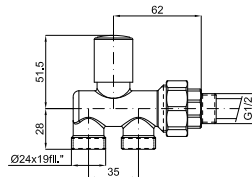

Vertical valve for monotube
Valve monotube verticale

100041891 N598930001 chrome chromé **163,00 €**

1