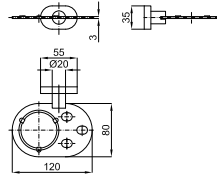

Wall mounted tumbler holder
Porte-gobelet fixe

100042523
N640560001

chrome
chromé

67,00 €