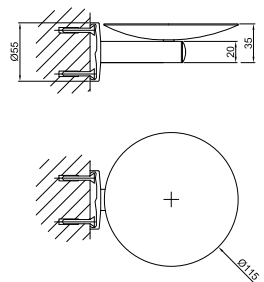

2 Wall mounted soap dish
Porte-savon fixe

100042193
N617310045

polished inox
Acier Inox poli

109,00 €