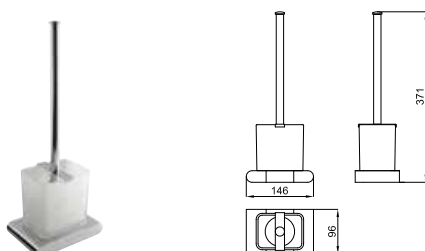

Wall mounted brush holder
Porte-balai fixe

100094169
N643000013

chrome
chromé

166,00 €