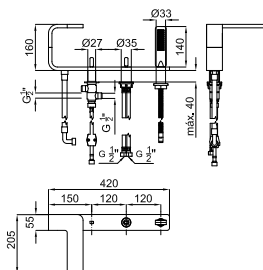

4 hole deckmounted bath set 1/2". Consisting of: handle, bath spout, diverter and hand shower with flexi shower 150 cm. Spout with flow-bracker. Flow rate 13,64 l/min. at 3 bar for spout and 13,76 l/min. at 3 bar for handshower.
Mitigeur bain/douche 4 pièces à poser sur baignoire. Commande, inverseur, douchette et flexible 150 cm. inclus. Flexibles raccordements 1/2". Bec avec brise-jet laminaire. Chute d'eau en effet cascade. À 3 bars de pression 13,64 l/min. pour bec et 13,76 l/min. pour douchette.

100063511 N19999991	chrome chromé	7.50		1.984,00 €
100073045 N19999988	white blanc	5.35		2.289,00 €