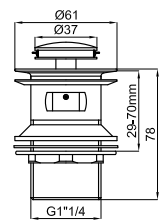

ACCESSORIES - ACCESSOIRES

basins - lavabos

1

2

1 Basin pop-up waste without overflow
Bonde clicker sans trop plein et couvercle en céramique

100093580
N299999581

○ white
○ blanc

94,00 €

2 Pop-up waste with overflow and ceramic plug
Bonde de vidage clicker avec trop-plein et couvercle en céramique

100093566
N299999584

○ white
○ blanc

94,00 €

1

2

1 Basin pop-up waste without overflow
Bonde clicker sans trop plein

100093565
N299999582

○ white
○ blanc

79,00 €

100120239
N299999212

● gold
● or

64,00 €

2 Basin pop-up waste with overflow
Bonde clicker avec trop plein

100093564
N299999583

○ white
○ blanc

79,00 €

100100745
N299999282

● chrome
● chromé

51,00 €

100120238
N299999211

● gold
● or

64,00 €

1

2

1 Unslotted clicker basin waste
Bonde clicker sans trop plein

100114600
N299999234

● chrome
● chromé

23,00 €

2 Slotted clicker basin waste
Bonde clicker avec trop plein

100114599
N299999235

● chrome
● chromé

23,00 €