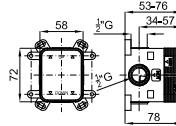

1 SMART BOX

2 PROJECT LINE

Single lever concealed shower mixer trim kit.
Partie externe mitigeur encastré douche

NEW

100140134
N199999482

chrome
chromé

134,00 €

1A SMART BOX - Universal and quick installation for 1 way mixer with a Ø35 mm. ceramic cartridge and 1/2" connections. The 3 bar pressure is 22,1 L/min. 2 mufflers and a 1/2" plug included.
SMART BOX - Corps encastré d'installation rapide universelle pour mitigeur à 1 sortie. Avec cartouche céramique de Ø35mm et connexions 1/2". Le débit à 3 bars de pression est de 22,1 l/min. 2 silencieux et un bouchon 1/2 inclus.

100124166
N199999568

89,00 €

1B SMART BOX - Internal component for built-in mixer 100124166 - N199999568
SMART BOX - Pièces internes pour corps encastré mitigeur 100124166 - N199999568

100124169
N199999567

52,00 €

2 PROJECT LINE - Concealed shower valve with Ø35 mm ceramic cartridge and 1/2" connectors. Flow rate 21 l/min. at 3 bar
PROJECT LINE - Corps interne mitigeur encastré douche, avec cartouche céramique de Ø35 mm, connexion de 1/2", débit à 3 bars de pression 21 l/min.

100107937
N194710510

34,00 €