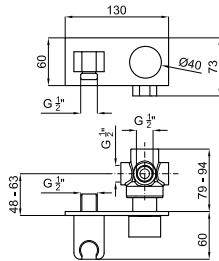

Wall handshower holder with outlet elbow and 3 ways diverter 1/2". Flow rate 15 l/min. at 3 bar for shower, 25 l/min. at 3 bar for bath and 17 l/min. at 3 bar for shower head.
Support mural fixe avec prise d'eau et inverseur 3 voies. Raccordement 1/2". À 3 bars de pression 15 l/min. pour douche, 25 l/min. pour bain et 17 l/min. pour pomme de douche

100063477
N299999889

522,00 €