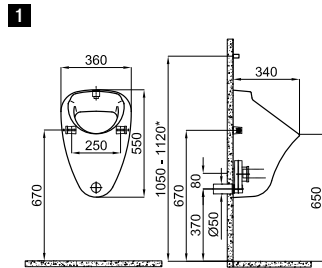

URINALS - URINOIRS

sanitaryware - sanitaire

1. **1** ACRO. ACRO - Urinal with upper water supply and side attachment with 100041212 - N420150000 fixing kit. Includes 100041316 - N499200001 siphon. Can be installed on solid walls or light walls. The height dimension of the fluxometer installation is governed by the code 100067698 - N199999921

100090783
N380000012

○ white
○ blanc

18.00

16

126,00 €

ACRO - Urinoir à alimentation supérieure et maintien latéral par fixations 100041212 - N420150000. Le siphon 100041316 - N499200001 est inclus.

1. **2** ACRO. ACRO - Urinal with rear water supply and side attachment with 100041212 - N420150000 fixing kit. Includes 100041316 - N499200001 siphon. Can be installed on solid walls or light walls.

100090784
N380000014

○ white
○ blanc

18.00

16

126,00 €

ACRO - Urinoir à alimentation arrière et maintien latéral par fixations 100041212 - N420150000. Le siphon 100041316 - N499200001 est inclus.