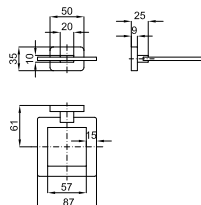

Wall mounted soap dish
Porte-savon fixe

100042529
N641310001

chrome
chromé

82,00 €