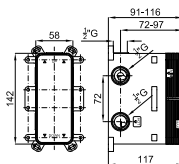

1 SMART BOX

2 PROJECT LINE

Single lever concealed bath shower mixer trim kit
Partie externe mitigeur encastré bain douche

NEW

100161422
N199999331

chrome
chromé

183,00 €

1A SMART BOX - Universal and quick installation for 2 or 3 way mixers with a Ø35 mm. ceramic cartridge and 1/2" connections. The 3 bar pressure is 20,1 L/min. 2 mufflers and a 1/2" drain included.

SMART BOX - Corps encastré d'installation rapide universelle pour mitigeur à 2 ou 3 sorties. Avec cartouche céramique de Ø35mm et connexions 1/2". Le débit à 3 bars de pression est de 20,1 l/min aux trois sorties. 2 silencieux et 2 bouchons 1/2 inclus.

100124167
N199999572

113,00 €

1B SMART BOX - Internal component for built-in mixer 100124167 - N199999572

SMART BOX - Pièces internes pour corps encastré mitigeur 100124167 - N199999572

100124170
N199999574

134,00 €

2 PROJECT LINE - Concealed bath shower valve with Ø35 mm ceramic cartridge, automatic diverter and 1/2" connectors. Flow rate at 3 bar: 20 l/min bath, 18 l/min shower.

PROJECT LINE - Corps interne mitigeur encastré bain douche, avec cartouche céramique de Ø35 mm. Inverseur automatique et connection de 1/2", débit à 3 bars de pression baignoire 20 l/min et douche 18 l/min,

100107958
N194710517

81,00 €