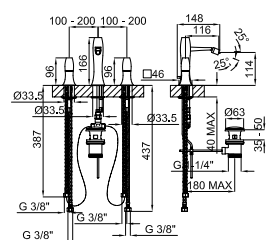

100038901  
N175020001

chrome  
chromé

581,00 €

100100304  
N175620848

gold  
or

789,00 €

3 hole bidet mixer 3/8". Ceramic disc valves . Length of hoses 387 mm. Pop-up waste set 1 1/4". "Plus" aerator. Flow rate 10,5 l/min. at 3 bar.