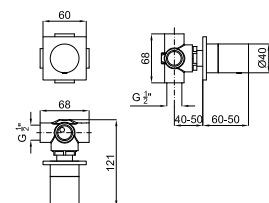

Wall mounted concealed diverter valve 1/2". Flow rate 15 l/min. at 3 bar for shower, 25 l/min. at 3 bar for bath and 17 l/min. at 3 bar for shower head.

Inverseur 3 voies avec raccordement 1/2" À 3 bars de pression 25,41 l/min. À 3 bars de pression 15 l/min. pour douche, 25 l/min. pour bain et 17 l/min. pour pomme de douche

100063478
N299999890

chrome
chromé

1.00

340,00 €