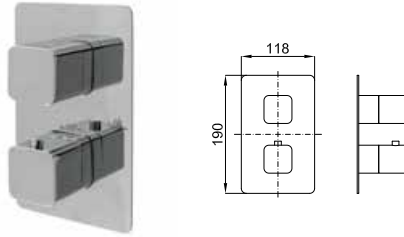

LOUNGE

bathroom taps - robinetterie salle de bain

1 SMART BOX