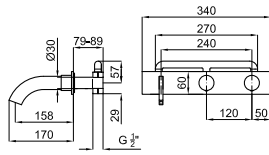

Concealed bath mixer 1/2". Ceramic disc valves . Flow rate : 19,03 l/min. at 3 bar.
Mélangeur baignoire à encastrer. Tête ceramique . À 3 bars de pression 19,03 l/min.

100047944
N196400804

chrome
chromé

3.55

821,00 €