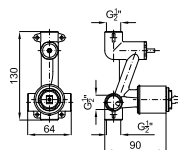

1 SMART BOX

2 PROJECT LINE

Single lever concealed bath shower mixer trim kit
Partie externe mitigeur encastré bain douche

NEW

100161422
N199999331

chrome
chromé

183,00 €

1A SMART BOX - Universal and quick installation for 2 or 3 way mixers with a Ø35 mm. ceramic cartridge and 1/2" connections. The 3 bar pressure is 20,1 L/min. 2 mufflers and a 1/2" drain included.

SMART BOX - Corps encastré d'installation rapide universelle pour mitigeur à 2 ou 3 sorties. Avec cartouche céramique de Ø35mm et connexions 1/2". Le débit à 3 bars de pression est de 20,1 l/min aux trois sorties. 2 silencieux et 2 bouchons 1/2 inclus.

100124167
N199999572

113,00 €

1B SMART BOX - Internal component for built-in mixer 100124167 - N199999572

SMART BOX - Pièces internes pour corps encastré mitigeur 100124167 - N199999572

100124170
N199999574

134,00 €

2 PROJECT LINE - Concealed bath shower valve with Ø35 mm ceramic cartridge, automatic diverter and 1/2" connectors. Flow rate at 3 bar: 20 l/min bath, 18 l/min shower.

PROJECT LINE - Corps interne mitigeur encastré bain douche, avec cartouche céramique de Ø35 mm. Inverseur automatique et connection de 1/2", débit à 3 bars de pression baignoire 20 l/min et douche 18 l/min,

100107958
N194710517

81,00 €