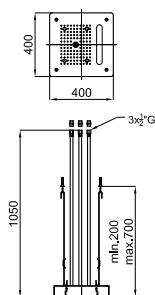

PRODUCT RANGE: RECESSED - GAMME ENCASTREMENT

shower heads - pommes de douche

1

2