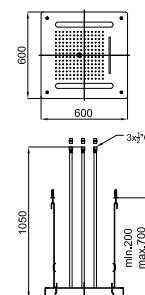

PRODUCT RANGE: RECESSED - GAMME ENCASTREMENT

shower heads - pommes de douche

1

2

1 LOUNGE. 40cm concealed ceiling shower head. Shower modes: rain shower, mist function and laminar spray. Additional function: chromotherapy. Remote control for chromotherapy included. IP67 protection. 220V power supply. Shower valve not included. A 3 exit shower valve with minimum flowrate of 16 l/min is required.

Ciel de pluie encastré au plafond 40cm. Fonctions pluie, brumisateur, jet central et chromothérapie. Inclus télécommande pour le contrôle de la chromothérapie. Protection IP67. Tension d'alimentation 220V. Robinetterie non incluse; 3 voies sont nécessaires pour son fonctionnement. Débit minimum nécessaire de 16l/min.

100165568
N19999313

mirror
miroir

1.595,00 €

2

2 LOUNGE. 60cm concealed ceiling shower head. Shower modes: rain shower, waterfall and laminar spray. Additional function: chromotherapy. Remote control for chromotherapy included. IP67 protection. 220V power supply. Shower valve not included. A 3 exit shower valve with minimum flowrate of 21l/min for waterfall function and 16l/min for rain and laminar spray function is required.

Ciel de pluie encastré au plafond 60cm. Fonctions pluie, cascade, jet central et chromothérapie. Inclus télécommande pour le contrôle de la chromothérapie. Protection IP67. Tension d'alimentation 220V. Robinetterie non incluse; 3 voies sont nécessaires pour son fonctionnement. Débit minimum nécessaire de 16l/min et 21l/min pour la cascade.

100165569
N19999311

mirror
miroir

2.114,00 €