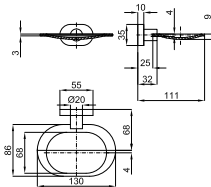

Wall mounted soap dish
Porte-savon fixe

100042520
N640310001

chrome
chromé

67,00 €