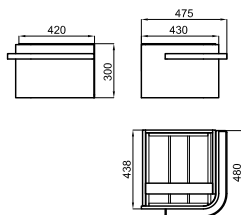

FORMA

bathroom furniture - meubles de bain

100 cm. wall hung basin with overflow. Fixing kit 100041151 - N401150000 included.
Lavabo suspendu 100 cm. avec trop plein. Fixations 100041151 - N401150000.

100148393
N399999798

○ white
Blanc

25.00

15

479,00 €

1

2

1 47.5 cm. wide wall-hung module for Forma 100148393 - N399999798 basin. Lacquered in gloss white, with gloss chrome finish handle. Slow-close drawer.
Module suspendu de 47.5 cm. de largeur pour vasque FORMA 100148393 - N399999798. Laqué blanc brillant avec poignée finition chromé brillant. Tiroir à fermeture ralentie.

100149221
N850000974

○ white
Blanc

0.00

1

785,00 €

2 47.5 cm. wide wall-hung module for Forma 100148393 - N399999798 basin. Lacquered in grey, with white gloss finish handle. Slow-close drawer.
Module suspendu de 47.5 cm. de largeur pour vasque FORMA 100148393 - N399999798. Laqué Gris avec poignée finition blanc brillant. Tiroir à fermeture ralentie.

100149142
N850000975

● grey
Gris

0.00

1

785,00 €