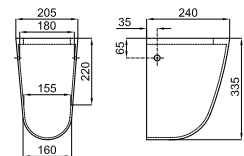

COLLECTIONS

basins - lavabos

1

2

1 URBAN C. Pedestal
Colonne

100171058
N369225491

○ white
○ blanc

kg
11.00

60

78,00 €

2 URBAN C. Semi-pedestal
Cache-siphon

100171074
N369225492

○ white
○ blanc

kg
7.00

80

83,00 €

CITY. 56 cm. wall hung basin with overflow and fixing kit 100041151 - N401150000.
Lavabo 56 cm. avec trop plein et fixations 100041151 - N401150000.

100067804
N377001016

○ white
○ blanc

kg
16.35

28

79,00 €

1

2

1 CITY. Pedestal
Colonne

100066270
N369225449

○ white
○ blanc

kg
10.35

40

50,00 €

2 CITY. Semi-pedestal with fixing kit 100040452 - N301150000.
Cache-siphon aux fixations 100040452 - N301150000.

100066278
N369225450

○ white
○ blanc

kg
5.80

80

95,00 €