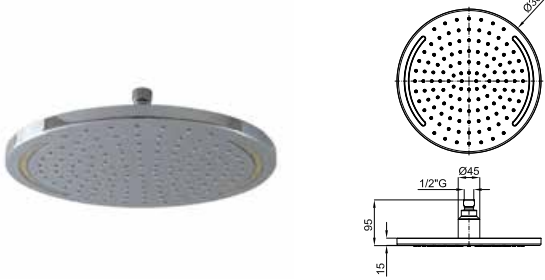

PRODUCT RANGE - GAMME LIGHT

shower heads - pommes de douche

1