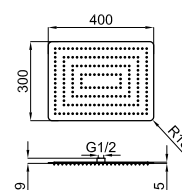

PRODUCT RANGE: EXTRA-FLAT - GAMME EXTRAPLATS

shower heads - pommes de douche

1

2

1 GIRO. Round edge 60 cm. rain + cascade shower head. Flow rate rain: 14 l/min. at 3 bar and flow rate cascade: 15,50 l/min. at 3 bar.
Pomme de douche bords arrondis 60 cm, pluie + cascade. À 3 bars de pression pour fonction pluie 14 l/min. et pour fonction cascade 15,50 l/min.

100089931
N199999802

inox mirror
miroir

1.364,00 €

2 GIRO. Round edge 60 cm. rain shower head. Flow rate 14 l/min. at 3 bar.
Pomme de douche bords arrondis 60 cm. À 3 bars de pression 14 l/min.

100089932
N199999801

inox mirror
miroir

975,00 €

1

2

1 GIRO. Rondo 50 cm. rain shower head, without ball joint. Flow rate 15 l/min. at 3 bar.
Pomme de douche Rondo 50 cm, sans articulation. À 3 bars de pression

100090441
N199999807

inox mirror
miroir

630,00 €

2 GIRO. Rondo 40 cm. rain shower head, without ball joint. Flow rate 12 l/min. at 3 bar.
Pomme de douche Rondo 40 cm, sans articulation. À 3 bars de pression

100090133
N199999806

inox mirror
miroir

545,00 €

1

2

1 NK LOGIC. Square 50 cm. rain shower head without ball joint. Flow rate 18 l/min. at 3 bar.
Pomme de douche Square 50 cm, sans articulation. À 3 bars de pression

100090137
N199999810

inox mirror
miroir

686,00 €

2 NK LOGIC. Square 40 cm. rain shower head without ball joint. Flow rate 15 l/min. at 3 bar.
Pomme de douche Square 40 cm, sans articulation. À 3 bars de pression

100090136
N199999804

inox mirror
miroir

608,00 €

1

2

1 NK LOGIC. Recto 50x30 cm. rain shower head, without ball joint. Flow rate 15 l/min. at 3 bar.
Pomme de douche Recto 50x30 cm, sans articulation. À 3 bars de pression

100090135
N199999803

inox mirror
miroir

638,00 €

2 NK LOGIC. Recto 40x30 cm. rain shower head, without ball joint. Flow rate 12 l/min. at 3 bar.
Pomme de douche Recto 40x30 cm, sans articulation. À 3 bars de pression