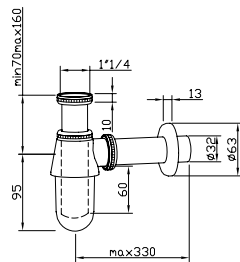

Bottle trap
Siphon bouteille lavabo