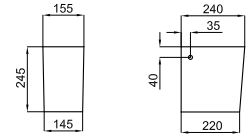

1

2

1 ACRO. 35 cm. wall hung basin with overflow and fixing kit 100041225 - N421040000.
Lavabo 35 cm. avec trop plein et fixations 100041225 - N421040000.

100080134
N380000003 ○ white
blanc

78,00 €

2 ACRO. Semi-pedestal for 35 cm hand rinse basin with fixing kit 100041212 - N420150000.
Semi-pedestal pour lave mains 35 cm 100080134 - N380000003 avec fixations 100041212 - N420150000

100080140
N380000001 ○ white
blanc

98,00 €

1

2

1 URBAN C. 60 cm. countertop basin with overflow. With fixing kit 100041225 - N421040000
Lavabo 60 cm. à poser avec trop plein et fixations 100041225 - N421040000

100171080
N369225489 ○ white
Blanc

104,00 €

2 URBAN C. 60 cm. wall hung basin with overflow and fixing kit 100041225 - N421040000
Lavabo 60 cm. avec trop plein et fixations 100041225 - N421040000

100171066
N369225488 ○ white
Blanc

104,00 €

URBAN C. 45 cm. wall hung basin with overflow and fixing kit 100041225 - N421040000
Lavabo 45 cm. avec trop plein et fixations 100041225 - N421040000

100171084
N369225490 ○ white
Blanc

90,00 €