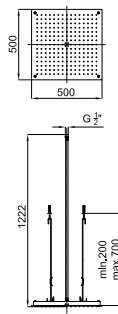

PRODUCT RANGE: RECESSED - GAMME ENCASTREMENT

shower heads - pommes de douche

1

2

3

4

1. **1** NK LOGIC. Ceiling mounted Square 60 cm. rain shower head. Flow rate 18 l/min. at 3 bar.
   Pomme de douche encastrément plafond Square 60 cm. À 3 bars de pression 18 l/min.

100121024
N186490006

inox mirror
miroir

843,00 €

1. **2** NK LOGIC. Ceiling mounted Square 50 cm. rain shower head. Flow rate 18 l/min. at 3 bar.
   Pomme de douche encastrément plafond Square 50 cm. À 3 bars de pression 18 l/min.

100121023
N186490007

inox mirror
miroir

693,00 €

1. **3** NK LOGIC. Ceiling mounted Square 40 cm. rain shower head. Flow rate 15 l/min. at 3 bar.
   Pomme de douche encastrément plafond Square 40 cm. À 3 bars de pression 15 l/min.

100121022
N186490004

inox mirror
miroir

523,00 €

1. **4** NK LOGIC. Ceiling mounted Square 30 cm. rain shower head. Flow rate 9 l/min. at 3 bar.
   Pomme de douche encastrément plafond Square 30 cm. À 3 bars de pression 9 l/min.

100121021
N186490005

inox mirror
miroir

449,00 €

1

2

3

1. **1** RONDO. Ceiling mounted Rondo 50 cm rain shower head. Flow rate 15 l/min at 3 bar.
   Pomme de douche encastrément plafond Rondo 50 cm. À 3 bars de pression 15 l/min.

100121029
N185709908

inox mirror
miroir

693,00 €

1. **2** RONDO. Ceiling mounted Rondo 40 cm rain shower head. Flow rate 12 l/min at 3 bar.
   Pomme de douche encastrément plafond Rondo 40 cm. À 3 bars de pression 12 l/min.

100121028
N185709906

inox mirror
miroir

523,00 €

1. **3** RONDO. Ceiling mounted Rondo 30 cm rain shower head. Flow rate 9 l/min at 3 bar.
   Pomme de douche encastrément plafond Rondo 30 cm. À 3 bars de pression 9 l/min.

100121027
N185709907

inox mirror
miroir

449,00 €