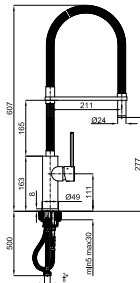

SPRING - Single lever sink mixer with pull-out shower and swivel spout. Ø35 ceramic cartridge and 3/8" connection. Length of hoses 500 mm and "Plus" aerator
SPRING - Mitigeur d'évier avec bec orientable. Cartouche ceramique Ø35 mm. Flexibles raccords 3/8" longueur 500 mm. Mousseur "Plus".

100123940
N19999573

chrome
chromé

4.00

416,00 €