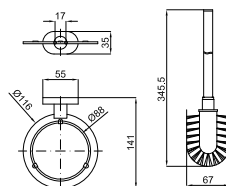

Wall mounted brush holder
Porte-balai fixe

100042521
N640330001

chrome
chromé

100,00 €