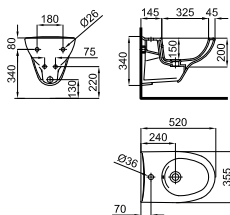

We recommend
On recommande

100041214
N420400731
Pag-80

Wall hung bidet
Bidet suspendu

100067795
N377001018

white
blanc

124,00 €