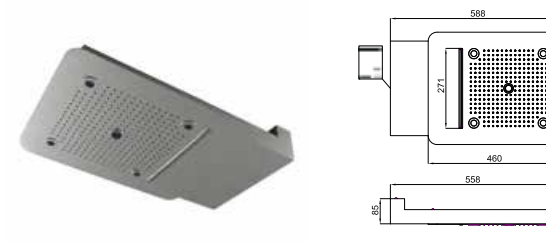

100118794
N720000092

○ mirror
miroir

6.211,00 €