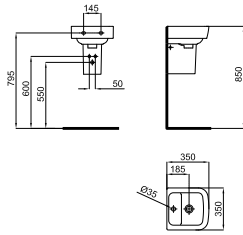

1

2

1 ACRO. 35 cm. wall hung basin with overflow and fixing kit 100041225 - N421040000.
Lavabo 35 cm. avec trop plein et fixations 100041225 - N421040000.

100080134
N380000003 ○ white
blanc

78,00 €

2 ACRO. Semi-pedestal for 35 cm hand rinse basin with fixing kit 100041212 - N420150000.
Semi-pedestal pour lave mains 35 cm 100080134 - N380000003 avec fixations 100041212 - N420150000

100080140
N380000001 ○ white
blanc

98,00 €

1

2

1 URBAN C. 60 cm. countertop basin with overflow. With fixing kit 100041225 - N421040000
Lavabo 60 cm. à poser avec trop plein et fixations 100041225 - N421040000

100171080
N369225489 ○ white
Blanc

104,00 €

2 URBAN C. 60 cm. wall hung basin with overflow and fixing kit 100041225 - N421040000
Lavabo 60 cm. avec trop plein et fixations 100041225 - N421040000

100171066
N369225488 ○ white
Blanc

104,00 €

URBAN C. 45 cm. wall hung basin with overflow and fixing kit 100041225 - N421040000
Lavabo 45 cm. avec trop plein et fixations 100041225 - N421040000

100171084
N369225490 ○ white
Blanc

90,00 €