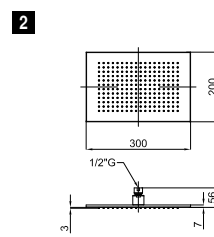

2 Recto 30 x 20 shower head, with ball joint
Pomme de douche recto 30x20 cm, avec articulation.