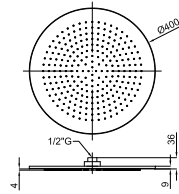

PRODUCT RANGE - GAMME NEPTUNE SLIM

shower heads - pommes de douche

1