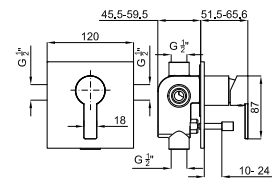

Wall mounted basin mixer 1/2". Ceramic disc valves . Without pop-up waste. Without aerator . Flow rate 6,6 l/min. at 3 bar.
Mélangeur lavabo encastré. Tête ceramique . Sans vidage. Sans mousseur. Bec avec brise-jet laminaire. Chute d'eau en effet cascade. À 3 bars de pression 6,6 l/min.

100046335
N109304301

chrome
chromé

766,00 €

Single lever bidet mixer 3/8". Ø28 mm ceramic cartridge. Length of hoses 460 mm. Without pop-up waste. Without aerator . Flow rate 5,82 l/min. at 3 bar.
Mitigeur bidet avec cartouche Ø28 mm. Flexibles raccordement 3/8" longueur 460 mm. Sans vidage. Bec avec brise-jet laminaire. Chute d'eau en effet cascade. À 3 bars de pression 5,82 l/min.

100046315
N109020001

chrome
chromé

633,00 €

1

2

1 Single lever concealed shower valve 1/2". Ø35 mm ceramic cartridge. Flow rate: 24,47 l/min. at 3 bar
Mitigeur douche à encastrer avec cartouche Ø35 mm. à 3 bars de pression 24,47 l/min.

100046336
N109060801

chrome
chromé

316,00 €

2 Single lever concealed shower valve with diverter 1/2". Ø35 mm ceramic cartridge Automatic diverter. Flow rate shower: 21,52 l/min. at 3 bar and flow rate bath: 22,34 l/min. at 3 bar.
Mitigeur bain/douche à encastrer avec cartouche Ø35 mm. Inverseur automatique. À 3 bars de pression pour douche: 21,52 l/min. pour bain: 22,34 l/min.

100046334
N109050801

chrome
chromé

544,00 €

1

2

1 Concealed shower mixer 1/2". Ceramic disc valves . Flow rate: 50,22 l/min. at 3 bar.
Mélangeur douche à encastrer. Tête ceramique . À 3 bars de pression 50,22 l/min.

100047947
N196400806

chrome
chromé

393,00 €