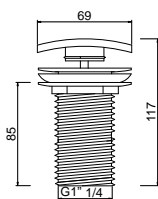

100039181
N199514001

chrome
chromé

30,00 €

1

1 PUSH SQUARE - Un-slotted clicker basin waste
PUSH SQUARE - Bonde clicker sans trop plein

100039220
N199706601

chrome
chromé

63,00 €

2