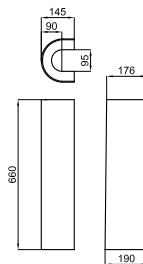

COLLECTIONS

basins - lavabos

1

2

1 URBAN C. Pedestal
Colonne

100171058
N369225491

○ white
○ blanc

kg
11.00

60

78,00 €

2 URBAN C. Semi-pedestal
Cache-siphon

100171074
N369225492

○ white
○ blanc

kg
7.00

80

83,00 €

CITY. 56 cm. wall hung basin with overflow and fixing kit 100041151 - N401150000.
Lavabo 56 cm. avec trop plein et fixations 100041151 - N401150000.

100067804
N377001016

○ white
○ blanc

kg
16.35

28

79,00 €

1

2

1 CITY. Pedestal
Colonne

100066270
N369225449

○ white
○ blanc

kg
10.35

40

50,00 €

2 CITY. Semi-pedestal with fixing kit 100040452 - N301150000.
Cache-siphon aux fixations 100040452 - N301150000.

100066278
N369225450

○ white
○ blanc

kg
5.80

80

95,00 €