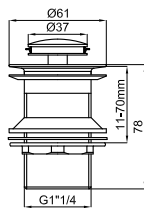

1 Basin pop-up waste without overflow
Bonde clicker sans trop plein

100093565
N299999582

○ white
○ blanc

79,00 €

100120239
N299999212

● gold
● or

64,00 €

2 Basin pop-up waste with overflow
Bonde clicker avec trop plein

100093564
N299999583

○ white
○ blanc

79,00 €

100100745
N299999282

● chrome
● chromé

51,00 €

100120238
N299999211

● gold
● or

64,00 €

1