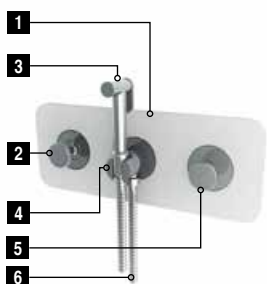

following items are included
éléments inclus dans le pack

- **1** ○ 100138132 - N699520044
- 100138104 - N699520045
- 100138099 - N699520043
- **2** ○ 100123654 - N199999555
- **3** ○ 100114598 - N199999621
- **4** ○ 100123143 - N199999586
- **5** ○ 100123136 - N699520015
- **6** ○ 100137845 - N199999502

Mood sanitary shower pack. Separate KRION® panel with space for 3 accessories, deck-mounted basin mixer for shower set, sanitary shower, wall bracket with outlet elbow, 125 cm. flexi shower hose and robe hook.

Pack mood douche sanitaire Inclus : Panneau indépendant en KRION® pour 3 accessoires, robinet mélangeur encastré pour douche sanitaire, douche sanitaire, support mural avec prise d'eau, flexible 125 cm. et crochet.

100138274
N387000040

○ snow-chrome
Snow-chromé

466,00 €

100138264
N387000044

● strawberry-chrome
Strawberry-chromé

466,00 €

100138126
N387000042

● navy-chrome
Navy-chromé

466,00 €