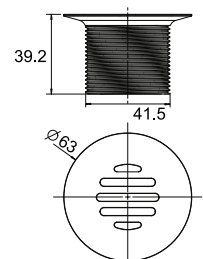

100044201
N299609901

chrome
chromé

36,00 €

2 40 mm. freeflow grid basin waste
Bonde grillé sans trop plein 40 mm.

100040380
N299605601

chrome
chromé

21,00 €