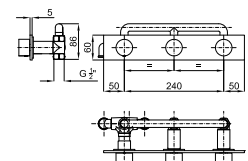

Wall mounted basin mixer 1/2". Ceramic disc valves . Without pop-up waste. Without aerator . Flow rate 6,6 l/min. at 3 bar.
Mélangeur lavabo encastré. Tête ceramique . Sans vidage. Sans mousseur. Bec avec brise-jet laminaire. Chute d'eau en effet cascade. À 3 bars de pression 6,6 l/min.

100046335
N109304301

chrome
chromé

766,00 €

Single lever bidet mixer 3/8". Ø28 mm ceramic cartridge. Length of hoses 460 mm. Without pop-up waste. Without aerator . Flow rate 5,82 l/min. at 3 bar.
Mitigeur bidet avec cartouche Ø28 mm. Flexibles raccordement 3/8" longueur 460 mm. Sans vidage. Bec avec brise-jet laminaire. Chute d'eau en effet cascade. À 3 bars de pression 5,82 l/min.

100046315
N109020001

chrome
chromé

633,00 €

1

2

1 Single lever concealed shower valve 1/2". Ø35 mm ceramic cartridge. Flow rate: 24,47 l/min. at 3 bar
Mitigeur douche à encastrer avec cartouche Ø35 mm. à 3 bars de pression 24,47 l/min.

100046336
N109060801

chrome
chromé

316,00 €

2 Single lever concealed shower valve with diverter 1/2". Ø35 mm ceramic cartridge Automatic diverter. Flow rate shower: 21,52 l/min. at 3 bar and flow rate bath: 22,34 l/min. at 3 bar.
Mitigeur bain/douche à encastrer avec cartouche Ø35 mm. Inverseur automatique. À 3 bars de pression pour douche: 21,52 l/min. pour bain: 22,34 l/min.

100046334
N109050801

chrome
chromé

544,00 €

1

2

1 Concealed shower mixer 1/2". Ceramic disc valves . Flow rate: 50,22 l/min. at 3 bar.
Mélangeur douche à encastrer. Tête ceramique . À 3 bars de pression 50,22 l/min.

100047947
N196400806

chrome
chromé

393,00 €