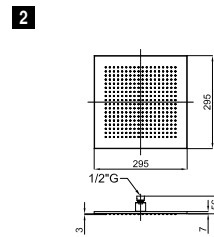

2 Square 30 cm rain shower head, with ball joint
Pomme de douche Square 30 cm, avec articulation.