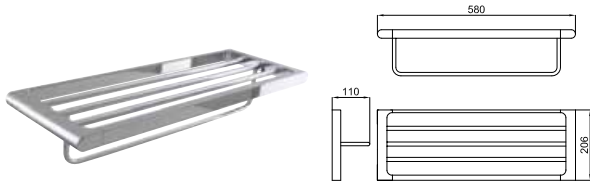

FORMA

accessories - accessoires

Clean towel rail with extra hanging rail
Porte-serviettes + étagère

100094173
N643000009

chrome
chromé

369,00 €