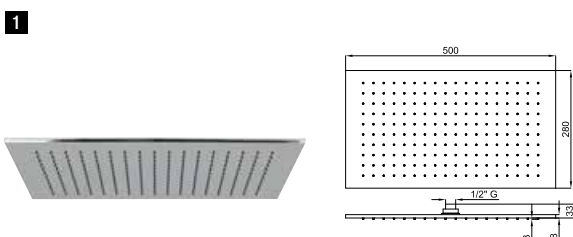

1 Recto 50x28 shower head, without ball joint
Pomme de douche recto 50x28 cm, sans articulation.

100098845
N192579937

chrome
chromé

732,00 €

2 Recto 30 x 20 shower head, with ball joint
Pomme de douche recto 30x20 cm, avec articulation.

100090357
N192579924

chrome
chromé

329,00 €

3 Recto 25x15 rain shower head, with ball joint
Pomme de douche Recto 25x15 cm, avec articulation.

100090356
N192579926

chrome
chromé

263,00 €