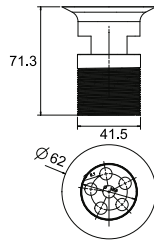

ACCESSORIES - ACCESSOIRES

basins - lavabos

Basin waste with chrome plug and chain
Bonde avec bouchon chromé et chaîne chromé

100040384
N299606201

● chrome
● chromé

16,00 €