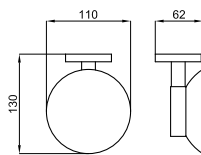

Wall mounted soap dish
Porte-savon fixe

100102355
N648000002 chrome
chromé

52,00 €