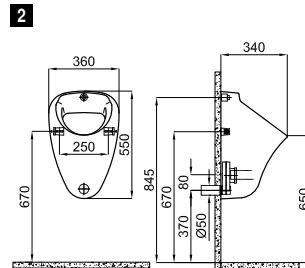

URINALS - URINOIRS

sanitaryware - sanitaire

1. **1** ACRO. ACRO - Urinal with upper water supply and side attachment with 100041212 - N420150000 fixing kit. Includes 100041316 - N499200001 siphon. Can be installed on solid walls or light walls. The height dimension of the fluxometer installation is governed by the code 100067698 - N199999921

100090783
N380000012

○ white
○ blanc

18.00

16

126,00 €

ACRO - Urinoir à alimentation supérieure et maintien latéral par fixations 100041212 - N420150000. Le siphon 100041316 - N499200001 est inclus.

1. **2** ACRO. ACRO - Urinal with rear water supply and side attachment with 100041212 - N420150000 fixing kit. Includes 100041316 - N499200001 siphon. Can be installed on solid walls or light walls.

100090784
N380000014

○ white
○ blanc

18.00

16

126,00 €

ACRO - Urinoir à alimentation arrière et maintien latéral par fixations 100041212 - N420150000. Le siphon 100041316 - N499200001 est inclus.