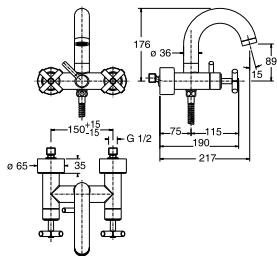

Wall mounted exposed bath shower mixer 1/2". Ceramic disc valves. Manual diverter. "Plus" aerator. Centre Distance 150+/-15mm Flow rate 33 l/min. at 3 bar.
Mélangeur externe bain/douche tête ceramique . Inverseur manuel. Avec mousseur "plus". Distance entre des raccords 150+/-15 mm. À 3 bars de pression 33 l/min.

100038267 N134130801	chrome chromé	5.30		651,00 €
100082655 N234949940	gold or	5.30		880,00 €