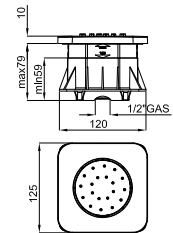

1	Wall mounted body jet 1/2". Minimum flow rate required: 4 l/min. at 3 bar <i>Buse latérale douche 1/2". Requiert un débit minimum à 3 bars de 4 l/min.</i>					100065936 N140140023		chrome chromé			148,00 €	
							100137901 N140140072		white blanc			181,00 €
2	1/2" concealed body jet. Minimum flow rate required: 3,55 l/min. at 3 bar <i>Buse latérale douche 1/2". Requiert un débit minimum à 3 bars de 3,55 l/min.</i>					100093549 N199999773		chrome chromé			164,00 €