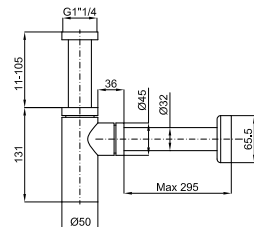

URBAN - BOTTLE TRAP
URBAN - Siphon bouteille lavabo

100108205
N194710533

white
blanc

164,00 €