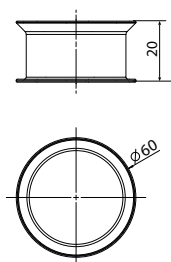

ACCESSORIES - ACCESSOIRES

basins - lavabos

1