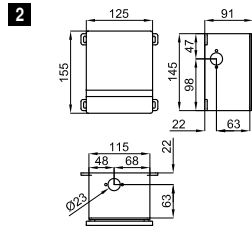

1. **1** Infrared flushing system for wall hung urinal . Operated by a 6V battery. Plate included.
   Plaque de commande infra rouge pour urinoir suspendu. Batterie 6V

100104528
N399999868

500,00 €

1. **2** Infrared flushing system for wall hung pan . Operated by mains supply 230V. Plate included.
   Plaque de commande infra rouge pour WC suspendu. Connection AC220V

100104527
N399999869

854,00 €