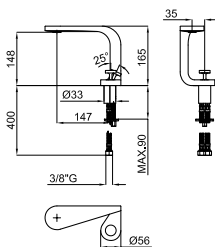

MOOD *designed by Richard Rogers & Luis Vidal*

bathroom taps - robinetterie salle de bain

Single lever basin mixer 3/8". Ø25 mm ceramic cartridge. Length of hoses 365 mm. without pop-up waste. Flow rate 9 l/min. at 3 bar.
Mitigeur lavabo avec cartouche Ø25mm. flexibles raccords 3/8". Longueur 365 mm., sans vidage. À 3 bars de pression 9 l/min.

100123656
N199999571

chrome
chromé

437,00 €

100123655
N199999575

white
blanc

518,00 €