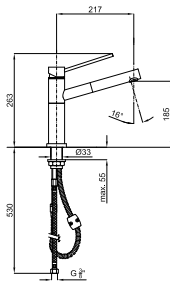

COLLECTIONS

kitchen taps - robinetterie de cuisine

PAL - Single lever sink mixer with pull-out shower and swivel spout. Ø35 ceramic cartridge and 3/8" connection. Length of hoses 530 mm, "Plus" aerator and built in non-return valve
PAL - Mitigeur d'évier avec douchette rétractable. Bec orientable. Cartouche Ø35 mm. Flexibles raccords 3/8" longueur 530 mm. douchette 150 cm. Mousseur "Plus". Clapet anti-retour incorporée.

100038481
N146070901

chrome
chromé

3.30

459,00 €