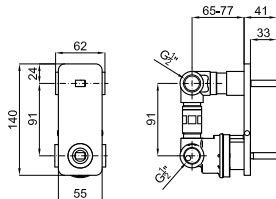

LOUNGE

bathroom taps - robinetterie salle de bain

Concealed bath/shower mixer 1/2". Automatic diverter. Flow rate 16,58 l/min. at 3 bar.
Mitigeur bain/douche à encastrer. Raccordements 1/2". Inverseur automatique. À 3 bars de pression 16,58 l/min.

100063520 N19999989	chrome chromé	2.17		705,00 €
100073043 N19999983	white blanc	2.30		820,00 €