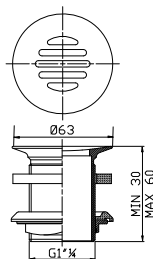

ACCESSORIES - ACCESSOIRES

basins - lavabos

100040365
N299530001

chrome
chromé

63,00 €

100110743
N698350001

chrome
chromé

29,00 €

100040383
N299606001

chrome
chromé

34,00 €

1

2

1 60 mm. freeflow grid basin waste
Bonde grillé sans trop plein 60 mm.

100044201
N299609901

chrome
chromé

36,00 €

2 40 mm. freeflow grid basin waste
Bonde grillé sans trop plein 40 mm.

100040380
N299605601

chrome
chromé

21,00 €