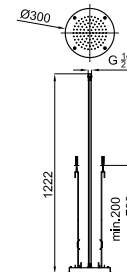

PRODUCT RANGE: RECESSED - GAMME ENCASTREMENT

shower heads - pommes de douche

1

2

3

4

1. **1** NK LOGIC. Ceiling mounted Square 60 cm. rain shower head. Flow rate 18 l/min. at 3 bar.
   Pomme de douche encastrément plafond Square 60 cm. À 3 bars de pression 18 l/min.

100121024
N186490006

inox mirror
miroir

843,00 €

1. **2** NK LOGIC. Ceiling mounted Square 50 cm. rain shower head. Flow rate 18 l/min. at 3 bar.
   Pomme de douche encastrément plafond Square 50 cm. À 3 bars de pression 18 l/min.

100121023
N186490007

inox mirror
miroir

693,00 €

1. **3** NK LOGIC. Ceiling mounted Square 40 cm. rain shower head. Flow rate 15 l/min. at 3 bar.
   Pomme de douche encastrément plafond Square 40 cm. À 3 bars de pression 15 l/min.

100121022
N186490004

inox mirror
miroir

523,00 €

1. **4** NK LOGIC. Ceiling mounted Square 30 cm. rain shower head. Flow rate 9 l/min. at 3 bar.
   Pomme de douche encastrément plafond Square 30 cm. À 3 bars de pression 9 l/min.

100121021
N186490005

inox mirror
miroir

449,00 €

1

2

3

1. **1** RONDO. Ceiling mounted Rondo 50 cm rain shower head. Flow rate 15 l/min at 3 bar.
   Pomme de douche encastrément plafond Rondo 50 cm. À 3 bars de pression 15 l/min.

100121029
N185709908

inox mirror
miroir

693,00 €

1. **2** RONDO. Ceiling mounted Rondo 40 cm rain shower head. Flow rate 12 l/min at 3 bar.
   Pomme de douche encastrément plafond Rondo 40 cm. À 3 bars de pression 12 l/min.

100121028
N185709906

inox mirror
miroir

523,00 €

1. **3** RONDO. Ceiling mounted Rondo 30 cm rain shower head. Flow rate 9 l/min at 3 bar.
   Pomme de douche encastrément plafond Rondo 30 cm. À 3 bars de pression 9 l/min.

100121027
N185709907

inox mirror
miroir

449,00 €