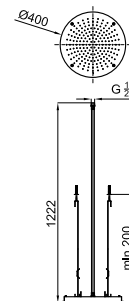

PRODUCT RANGE: RECESSED - GAMME ENCASTREMENT

shower heads - pommes de douche

1

2

3

4

1. **1** NK LOGIC. Ceiling mounted Square 60 cm. rain shower head. Flow rate 18 l/min. at 3 bar.
   Pomme de douche encastrément plafond Square 60 cm. À 3 bars de pression 18 l/min.

100121024
N186490006

inox mirror
miroir

843,00 €

1. **2** NK LOGIC. Ceiling mounted Square 50 cm. rain shower head. Flow rate 18 l/min. at 3 bar.
   Pomme de douche encastrément plafond Square 50 cm. À 3 bars de pression 18 l/min.

100121023
N186490007

inox mirror
miroir

693,00 €

1. **3** NK LOGIC. Ceiling mounted Square 40 cm. rain shower head. Flow rate 15 l/min. at 3 bar.
   Pomme de douche encastrément plafond Square 40 cm. À 3 bars de pression 15 l/min.

100121022
N186490004

inox mirror
miroir

523,00 €

1. **4** NK LOGIC. Ceiling mounted Square 30 cm. rain shower head. Flow rate 9 l/min. at 3 bar.
   Pomme de douche encastrément plafond Square 30 cm. À 3 bars de pression 9 l/min.

100121021
N186490005

inox mirror
miroir

449,00 €

1

2

3

1. **1** RONDO. Ceiling mounted Rondo 50 cm rain shower head. Flow rate 15 l/min at 3 bar.
   Pomme de douche encastrément plafond Rondo 50 cm. À 3 bars de pression 15 l/min.

100121029
N185709908

inox mirror
miroir

693,00 €

1. **2** RONDO. Ceiling mounted Rondo 40 cm rain shower head. Flow rate 12 l/min at 3 bar.
   Pomme de douche encastrément plafond Rondo 40 cm. À 3 bars de pression 12 l/min.

100121028
N185709906

inox mirror
miroir

523,00 €

1. **3** RONDO. Ceiling mounted Rondo 30 cm rain shower head. Flow rate 9 l/min at 3 bar.
   Pomme de douche encastrément plafond Rondo 30 cm. À 3 bars de pression 9 l/min.

100121027
N185709907

inox mirror
miroir

449,00 €