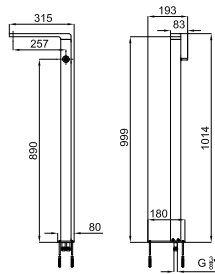

Floor mounted basin mixer 3/8". Spout with flow-bracker. Flow rate 12,23 l/min. at 3 bar.
Mitigeur lavabo installation au sol avec cartouche Ø35 mm. Raccordements 3/8". Bec avec brise-jet laminaire. Chute d'eau en effet cascade. À 3 bars de pression 12,23 l/min.

100063517 chrome
N19999986 chromé

1.830,00 €

100073040 white
N199999902 blanc

2.083,00 €