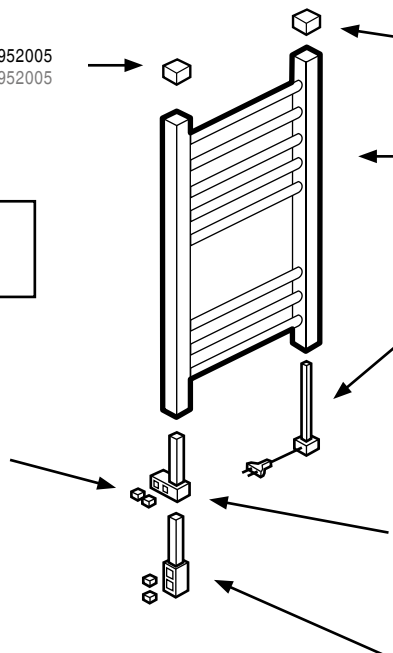

Purge valve included with radiator
Purgeur fourni avec le radiateur

Water radiator, shown in price list as (,)
Radiateur à eau, identifié par (,) sur le tarif

Simple heating element (E1) or thermostatic heating element (ET1) included with radiator
Résistance simple (E1) ou résistance avec thermostat (ET1), fournie avec le radiateur

Horizontal single tube valve 100041892 - N598933001 not included
Vanne monotube horizontale 100041892 - N598933001 non fourni

Vertical single tube valve 100041891 - N598933001 not included
Vanne monotube verticale 100041891 - N598933001 non fourni

The codes for the valves and lockshield valves shown here are in chrome. For prices for connectors in other finishes, see the comments for the water radiators shown above.

Les codes indiqués des vannes et des raccords sont valables pour la finition chrome. Pour pouvoir établir un devis des raccords dans d'autres finitions, il suffit de tenir compte des indications précédentes pour les radiateurs à eau.

In both cases (horizontal and vertical single tube), it does not matter if the valve and heating element are on the left or on the right; they can be installed on either side without affecting the operation of the radiator in any way.

Dans les deux cas (monotube horizontal et monotube vertical), il est indifférent que la vanne et la résistance soient installées à droite ou à gauche, n'importe lequel de ces emplacements est parfaitement valable et n'affecte d'aucune manière le fonctionnement du radiateur.