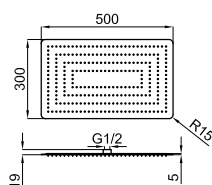

1 NK LOGIC. Square 50 cm. rain shower head without ball joint. Flow rate 18 l/min. at 3 bar.
Pomme de douche Square 50 cm, sans articulation. À 3 bars de pression

100090137
N199999810

inox mirror
miroir

686,00 €

2 NK LOGIC. Square 40 cm. rain shower head without ball joint. Flow rate 15 l/min. at 3 bar.
Pomme de douche Square 40 cm, sans articulation. À 3 bars de pression

100090136
N199999804

inox mirror
miroir

608,00 €

1