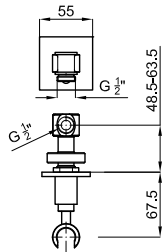

Wall bracket with outlet elbow
Support mural fixe avec prise d'eau

100038847
N169470001

chrome
chromé

197,00 €

100082618
N109390033

gold
or

287,00 €