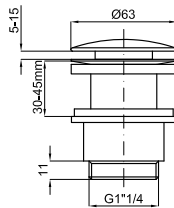

1 Basin pop-up waste without overflow
Bonde clicker sans trop plein et couvercle en céramique

100093580
N299999581

○ white
○ blanc

94,00 €

2 Pop-up waste with overflow and ceramic plug
Bonde de vidage clicker avec trop-plein et couvercle en céramique

100093566
N299999584

○ white
○ blanc

94,00 €

1

2