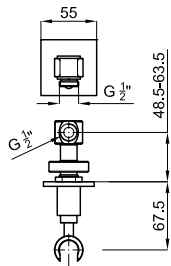

Wall bracket with outlet elbow
Support mural fixe avec prise d'eau

100038847
N169470001

197,00 €