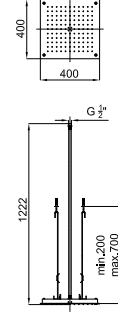

PRODUCT RANGE: RECESSED - GAMME ENCASTREMENT

shower heads - pommes de douche

1

2

3

4

1. **1** NK LOGIC. Ceiling mounted Square 60 cm. rain shower head. Flow rate 18 l/min. at 3 bar.
   Pomme de douche encastrément plafond Square 60 cm. À 3 bars de pression 18 l/min.

100121024
N186490006

inox mirror
miroir

843,00 €

1. **2** NK LOGIC. Ceiling mounted Square 50 cm. rain shower head. Flow rate 18 l/min. at 3 bar.
   Pomme de douche encastrément plafond Square 50 cm. À 3 bars de pression 18 l/min.

100121023
N186490007

inox mirror
miroir

693,00 €

1. **3** NK LOGIC. Ceiling mounted Square 40 cm. rain shower head. Flow rate 15 l/min. at 3 bar.
   Pomme de douche encastrément plafond Square 40 cm. À 3 bars de pression 15 l/min.

100121022
N186490004

inox mirror
miroir

523,00 €

1. **4** NK LOGIC. Ceiling mounted Square 30 cm. rain shower head. Flow rate 9 l/min. at 3 bar.
   Pomme de douche encastrément plafond Square 30 cm. À 3 bars de pression 9 l/min.

100121021
N186490005

inox mirror
miroir

449,00 €

1

2

3

1. **1** RONDO. Ceiling mounted Rondo 50 cm rain shower head. Flow rate 15 l/min at 3 bar.
   Pomme de douche encastrément plafond Rondo 50 cm. À 3 bars de pression 15 l/min.

100121029
N185709908

inox mirror
miroir

693,00 €

1. **2** RONDO. Ceiling mounted Rondo 40 cm rain shower head. Flow rate 12 l/min at 3 bar.
   Pomme de douche encastrément plafond Rondo 40 cm. À 3 bars de pression 12 l/min.

100121028
N185709906

inox mirror
miroir

523,00 €

1. **3** RONDO. Ceiling mounted Rondo 30 cm rain shower head. Flow rate 9 l/min at 3 bar.
   Pomme de douche encastrément plafond Rondo 30 cm. À 3 bars de pression 9 l/min.

100121027
N185709907

inox mirror
miroir

449,00 €