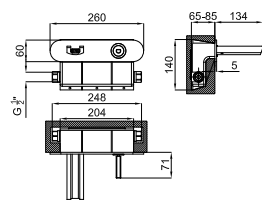

Wall mounted basin mixer 1/2". Ø32 mm ceramic joystick cartridge. Without pop-up waste and without aerator. Flow rate 5,4 l/min. at 3 bar.

Mitigeur lavabo à encastrer avec cartouche Ø32 mm. Sans vidage. Sans mousseur. Chute d'eau en effet cascade. À 3 bars de pression 5,4 l/min.

100038969
N180011301

chrome
chromé

3.50

694,00 €