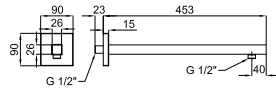

PRODUCT RANGE: SHOWER ARM - GAMME BRAS

shower heads - pommes de douche

Square 45 cm. shower head arm for special wall installation
Bras ciel de pluie SQUARE 45 cm. installation mur, special poids lourds

100102273
N199999675

chrome
chromé

201,00 €