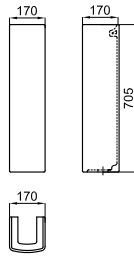

COLLECTIONS

basins - lavabos

1

2