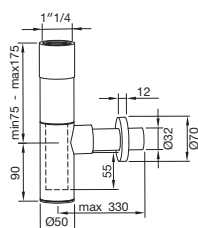

CILINDRO - Bottle trap
CILINDRO - Siphon bouteille lavabo

100084984 gold 1.00 **282,00 €**
N29999655 or