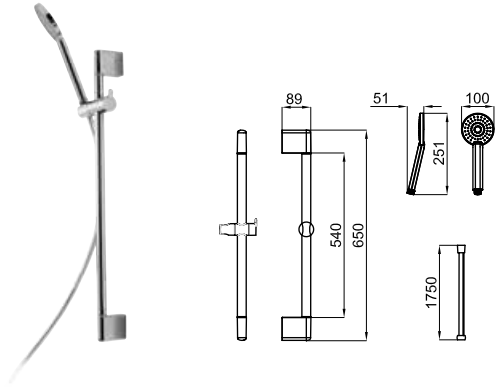

# SHOWER PACKS - PACKS DE DOUCHE

bathroom taps - robinetterie salle de bain

CITY SHOWER PACK. Includes handshower bar with bracket, 1-function 100113767 - N198490002 handshower and flexi shower hose 100137848 - N199999490 PVC coated twist free