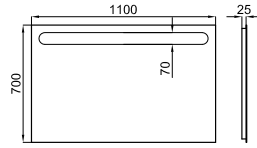

1

2

1 110x70 mirror with light strip illuminated by LEDs. IP-44
Miroir 110x70 cm avec éclairage LED. IP-44

100114703
N899999881

641,00 €

2 80x70 mirror with light strip illuminated by LEDs. IP-44
Miroir 80x70 cm avec éclairage LED. IP-44

100114704
N899999880

587,00 €

37x80 cm mirror+shelf.
Miroir+étagères 37x80 cm.

100042627
N806262757

200,00 €

1

2

1 Wall hung pan with fixing kit 100090710 - N356330437
Cuvette suspendue avec fixations 100090710 - N356330437

100090698
N399999901

205,00 €

2 Soft close seat and cover
Abattant cuvette descente retenue

100123833
N356330439

148,00 €

We recommend
On recommande

100041214
N420400731
Pag-80

Wall hung bidet with fixing kit 100090710 - N356330437
Bidet suspendu avec fixations 100090710 - N356330437

100090568
N396990845

244,00 €