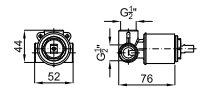

Single lever concealed shower mixer trim kit.
Partie externe mitigeur encastré douche

NEW

100161411
N199999332

chrome
chromé

163,00 €

1A SMART BOX - Universal and quick installation for 1 way mixer with a Ø35 mm. ceramic cartridge and 1/2" connections. The 3 bar pressure is 22,1 l/min. 2 mufflers and a 1/2" plug included.

SMART BOX - Corps encastré d'installation rapide universelle pour mitigeur à 1 sortie. Avec cartouche céramique de Ø35mm et connexions 1/2". Le débit à 3 bars de pression est de 22,1 l/min. 2 silencieux et un bouchon 1/2 inclus.

100124166
N199999568

89,00 €

1B SMART BOX - Internal component for built-in mixer 100124166 - N199999568

SMART BOX - Pièces internes pour corps encastré mitigeur 100124166 - N199999568

100124169
N199999567

52,00 €

2 PROJECT LINE - Concealed shower valve with Ø35 mm ceramic cartridge and 1/2" connectors. Flow rate 21 l/min. at 3 bar

PROJECT LINE - Corps interne mitigeur encastré douche, avec cartouche céramique de Ø35 mm, connexion de 1/2", débit à 3 bars de pression 21 l/min.

100107937
N194710510

34,00 €