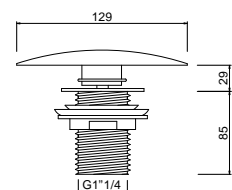

2 PUSH OVAL - Un-slotted clicker basin waste
PUSH OVAL - Bonde clicker sans trop plein

100039221
N199706701

chrome
chromé

63,00 €