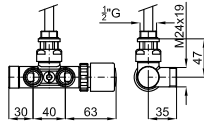

Horizontal valve for monotube
Valve monotube horizontale

100041892 N598933001 chrome chromé **240,00 €**