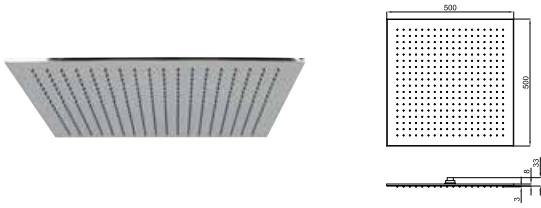

# PRODUCT RANGE - GAMME NEPTUNE SLIM

shower heads - pommes de douche

Square 50x50 cm. rain shower head, without ball joint  
*Pomme de douche Square 50x50 cm, sans articulation*

100102276  
N192579938

chrome  
*miroir*