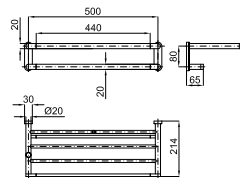

Clean towel rail with extra hanging rail
Porte-serviettes + étagère

100042518
N640080001

chrome
chromé

286,00 €