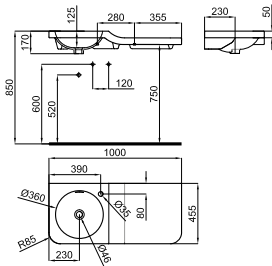

# FORMA

bathroom furniture - meubles de bain

100 cm. wall hung basin with overflow. Fixing kit 100041151 - N401150000 included.  
Lavabo suspendu 100 cm. avec trop plein. Fixations 100041151 - N401150000.