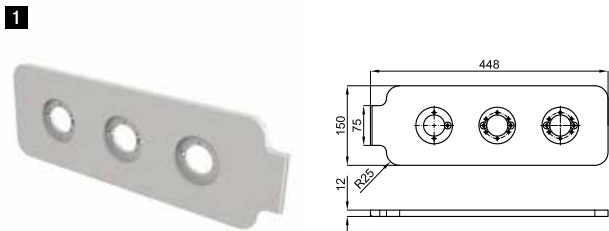

1 KRION® panel with space for three accessories.
Panneau en KRION® pour trois accessoires

KRION®

100123757
N899999866

snow
Snow

115,00 €

100123758
N899999867

strawberry
Strawberry

123,00 €

100123756
N899999868

navy
Navy

123,00 €

2 Plywood panel with space for three accessories.
Panneau en contreplaqué pour trois accessoires

WOOD

100149196
N699520046

oak
Chêne

121,00 €