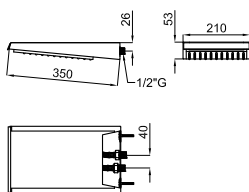

Rain+cascade shower head with 1/2" connectors Flow rate rain function: 12 l/min. at 3 bar. and cascade function: 8,6 l/min. at 3 bar.
Pomme de douche fonction pluie + cascade avec raccords de 1/2". À 3 bars de pression 12 l/min. pour fonction pluie et 8,6 l/min. pour fonction cascade

100093584
N169760039

inox
inox

1.465,00 €

100093585
N169760040

gold
or

2.654,00 €