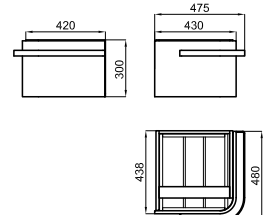

FORMA

bathroom furniture - meubles de bain

100 cm. wall hung basin with overflow. Fixing kit 100041151 - N401150000 included.
Lavabo suspendu 100 cm. avec trop plein. Fixations 100041151 - N401150000.

100148393
N399999798

○ white
Blanc

25.00

15

479,00 €

1

2

1 47.5 cm. wide wall-hung module for Forma 100148393 - N399999798 basin. Lacquered in gloss white, with gloss chrome finish handle. Slow-close drawer.
Module suspendu de 47.5 cm. de largeur pour vasque FORMA 100148393 - N399999798. Laqué blanc brillant avec poignée finition chromé brillant. Tiroir à fermeture ralentie.

100149221
N850000974

○ white
Blanc

0.00

1

785,00 €

2 47.5 cm. wide wall-hung module for Forma 100148393 - N399999798 basin. Lacquered in grey, with white gloss finish handle. Slow-close drawer.
Module suspendu de 47.5 cm. de largeur pour vasque FORMA 100148393 - N399999798. Laqué Gris avec poignée finition blanc brillant. Tiroir à fermeture ralentie.

100149142
N850000975

● grey
Gris

0.00

1

785,00 €