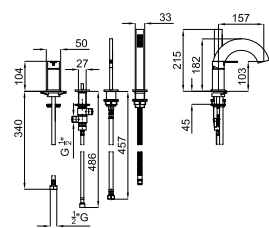

4 hole deckmounted bath set 3/8". Consisting of: handle, bath spout, diverter and hand shower with flexi shower 150 cm. Spout with flow-bracker. Flow rate 9,54 l/min. at 3 bar for spout and 11,04 l/min. at 3 bar for handshower.

Mélangeur bain/douche 4 pièces avec inverseur. Douchette et flexible 150 cm. inclus. Bec avec brise-jet laminaire mousseur. Flexibles raccordement 3/8" À 3 bars de pression 9,54 l/min. pour bec et 11,04 l/min. pour douchette.

100046332
N109290101

chrome
chromé

5.10

1.381,00 €