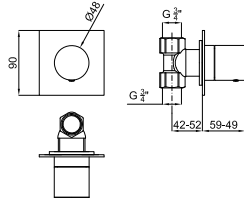

Wall mounted stop valve 3/4" Flow rate 85,09 l/min. at 3 bar.
Robinet d'arrêt 3/4" à encastrer. À 3 bars de pression 85,09 l/min

100063492
N19999979

371,00 €