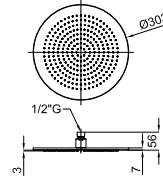

PRODUCT RANGE - GAMME NEPTUNE SLIM

shower heads - pommes de douche

1

2

3

1 Rondo 40 cm rain shower head, without ball joint
Pomme de douche Rondo 40 cm, sans articulation.

100090358
N192579922

612,00 €

2 Rondo 30 cm rain shower head, with ball joint
Pomme de douche Rondo 30 cm, avec articulation.

100090796
N192579931

438,00 €

3 Rondo 20 cm rain shower head, with ball joint. Flow rate at 3 bar 20,8 l/min
Pomme de douche Rondo 20 cm, avec articulation

100090795
N192579930

190,00 €

Rondo 15 cm rain shower head, with ball joint
Pomme de douche Rondo 15 cm, avec articulation

100090334
N192579920

98,00 €

1

2

1 Oval 50x28 rain shower head, without ball joint
Pomme de douche Oval 50x28 cm, sans articulation.

100098844
N192579936

656,00 €

2 Oval 30x20 rain shower head, with ball joint
Pomme de douche Oval 30x20 cm, avec articulation.

100090355
N192579923

309,00 €