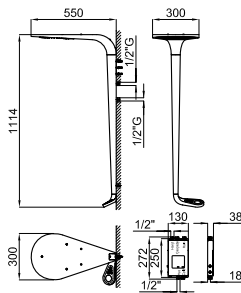

3 ways thermostatic shower column with 1/2" connection. Screen with temperature and flow indicator. Safety stop. ECO functions: optional flow and temperature limit. Set programmes: Eco Relax, Wake Up and Sensations. Battery back-up. The 3 bars of pressure are 15l/min. It needs to be plugged in. Also includes a 100-240V transformer, 50/60Hz exit, 9.0V. external mixer 85x75x55mm.

Colonne de douche numérique thermostatique 3 sorties avec connexions de 1/2". Écran avec indicateur de température et de débit. Arrêt de sécurité. Fonctions ECO : limitation du débit et température en option. Programmes prédéterminés : Eco Relax, Wake Up et Sensations. Le débit à 3 bars de pression est de 19 l/min. Connexion électrique indispensable. Inclus un transformateur de 100-240 V, 50/60 Hz sortie 15.0 V. Thermostat indépendant de 225x130x55mm.

100123648
N199999558

chrome
chromé

6.293,00 €

100123647
N199999559

white
blanc

6.651,00 €

1 SMART BOX

2 PROJECT LINE