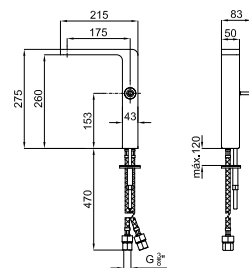

● chrome  
● chromé

607,00 €

100073047  
N199999897

○ white  
○ blanc

740,00 €

High spout single lever basin mixer 3/8". Ø25 mm ceramic cartridge. Length of hoses 470 mm. Without pop-up waste. Spout with flow-bracker (limit flow rate at 8 l/min. at 3 bar to avoid splashing water).