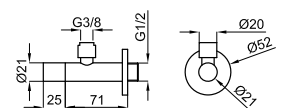

1 ACRO - Set of stop valves
ACRO - Jeu de robinets d'arrêt

100102323
N172390019

● chrome
● chromé

91,00 €

2 HOTELS - Set of stop valves
HOTELS - Jeu de robinets d'arrêt

EX

100102324
N196599519

● chrome
● chromé

76,00 €