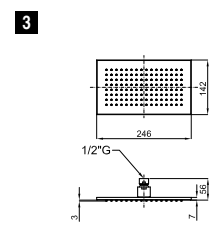

100090357
N192579924

chrome
chromé

329,00 €

3 Recto 25x15 rain shower head, with ball joint
Pomme de douche Recto 25x15 cm, avec articulation.