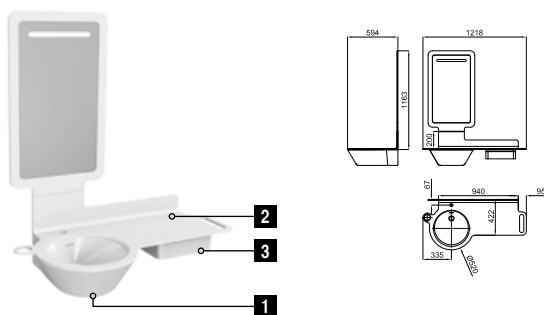

following items are included éléments inclus dans le pack

- **1** ○ 100117198 - N387000001
- **2** ○ 100130820 - N499817022
  ● 100130821 - N499817023
  ● 100130819 - N499817021
- **3** ○ 100124080 - N899999841

120 cm. MOOD Pack. Ceramic washbasin with overflow. 120 cm. wide. KRION® countertop, left version and deck-mounted mixer taps. With space for towels and soap dispenser. KRION® frame mirror with LED lights and sensor. Gloss white lacquered wood with rotating drawer. The soap dispenser 100123137 - N699520039 or 100123151 - N699520038 needs to be ordered. Is necessary make a hole behind the mirror to introduce the electricity transformer and connect it to the electricity supply.

Pack MOOD 120 cm. Lavabo en céramique avec trop plein. Plan en KRION®, 120 cm de large, lavabo à gauche, avec trou pour robinetterie à poser. Espaces pour serviette et distributeur de savon. Miroir avec encadrement en KRION®, avec bande éclairée par leds et activation par détecteur. Tiroir pivotant en bois laqué blanc brillant. Il est nécessaire de commander le distributeur de savon 100123137 - N699520039 ou 100123151 - N699520038. Il est nécessaire de réaliser une trappe de visite sur la partie arrière du miroir afin de placer le transformateur et de le connecter au réseau électrique.

100124145 N387000015	○ snow Snow	25.00	1	2.354,00 €
100124155 N387000025	● strawberry Strawberry	25.00	1	2.490,00 €
100124159 N387000022	● navy Navy	25.00	1	2.490,00 €