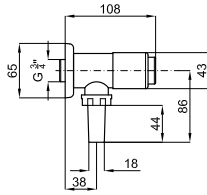

ACCESSORIES - ACCESSOIRES

sanitaryware - sanitaire

1