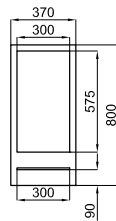

1

2

1 110x70 mirror with light strip illuminated by LEDs. IP-44
Miroir 110x70 cm avec éclairage LED. IP-44

100114703
N899999881

641,00 €

2 80x70 mirror with light strip illuminated by LEDs. IP-44
Miroir 80x70 cm avec éclairage LED. IP-44

100114704
N899999880

587,00 €

37x80 cm mirror+shelf.
Miroir+étagères 37x80 cm.

100042627
N806262757

200,00 €

1

2

1 Wall hung pan with fixing kit 100090710 - N356330437
Cuvette suspendue avec fixations 100090710 - N356330437

100090698
N399999901

205,00 €

2 Soft close seat and cover
Abattant cuvette descente retenue

100123833
N356330439

148,00 €

We recommend
On recommande

100041214
N420400731
Pag-80

Wall hung bidet with fixing kit 100090710 - N356330437
Bidet suspendu avec fixations 100090710 - N356330437

100090568
N396990845

244,00 €