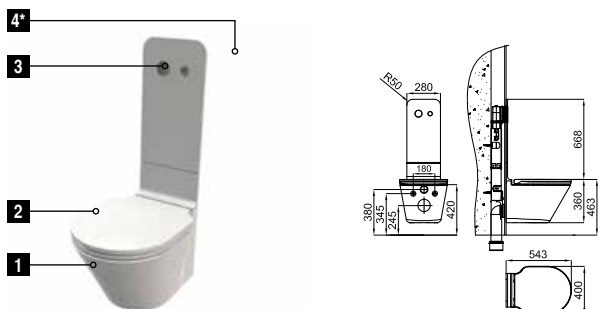

- 1 ○ 100116734 - N387000002
- 2 ● 100149216 - N399999796
- 3 ● 100149336 - N499817046
- 4\* 100104498 - N386000018

100149508  
N387000065

○ oak-white  
● Chêne/Blanc

1.418,00 €

Mood pan pack. Wall hung pan. Soft-close seat and cover in KRION®. KRION® wall cover with chrome flush buttons. Smart-line 100104498 - N386000018 cistern.