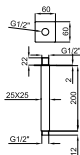

PRODUCT RANGE: SHOWER ARM - GAMME BRAS

shower heads - pommes de douche

Shower head arm, wall connection. Flow rate 14 l/min. at 3 bar.
Bras pomme de douche à mur. À 3 bars de pression 14 l/min.

100094150
N199999733

chrome
chromé

98,00 €

Square 18 cm shower head arm, wall connection
Bras pomme de douche Square 18 cm. à mur

100090431
N192579933

chrome
chromé

35,00 €

Rondo 18 cm shower head arm, wall connection
Bras pomme de douche Rondo 18 cm. à mur

100090430
N192579934

chrome
chromé

40,00 €

Square 20 cm shower head arm, ceiling connection
Bras Square 20 cm. au plafond

100047346
N192459501

chrome
chromé

65,00 €

Rondo 20 cm shower head arm, ceiling connection
Bras Rondo 20 cm. au plafond

100090331
N192579919

chrome
chromé

64,00 €