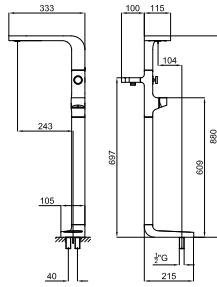

MOOD

bathroom taps - robinetterie salle de bain

Floor mounted bath shower mixer 1/2". Spout with flow-breaker. automatic diverter. Shower kit included. The flow rate at 3 bars is 21 l/min for the bath, 6 l/min for the rain shower and 3 l/min for the spray.

Mitigeur bain/douche installation au sol avec cartouche Ø35 mm. Raccordement 1/2". Douchette, flexible et support inclus. Inverseur automatique. Le débit à 3 bars est pour le bain de 21l/min, pour le douche pluie de 6l/min et spray 3l/min.

100123652
N199999566

chrome
chromé

2.714,00 €

100123651
N199999577

white
blanc

3.183,00 €