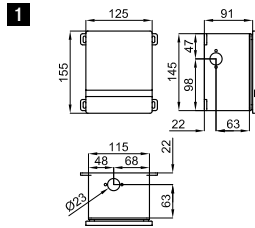

1. **1** Infrared flushing system for wall hung urinal . Operated by a 6V battery. Plate included.
   Plaque de commande infra rouge pour urinoir suspendu. Batterie 6V

100104528
N399999868

500,00 €

1. **2** Infrared flushing system for wall hung pan . Operated by mains supply 230V. Plate included.
   Plaque de commande infra rouge pour WC suspendu. Connection AC220V

100104527
N399999869

854,00 €