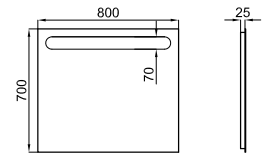

2

1 110x70 mirror with light strip illuminated by LEDs. IP-44
Miroir 110x70 cm avec éclairage LED. IP-44

100114703
N899999881

641,00 €

2 80x70 mirror with light strip illuminated by LEDs. IP-44
Miroir 80x70 cm avec éclairage LED. IP-44

100114704
N899999880

587,00 €