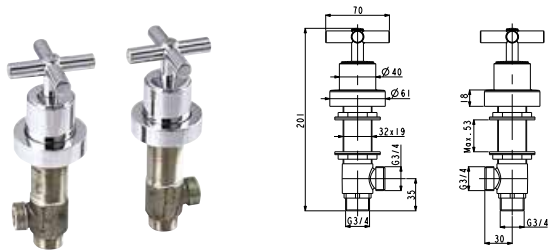

Set of deck mounted valves 3/4". Flow rate 49,39 l/min. at 3 bar.

Jeu de robinets à poser sur baignoire. À 3 bars de pression 49,39 l/min.

100038283 N134410101	chrome chromé	2.40		281,00 €
100082675 N134650009	gold or	2.10		381,00 €