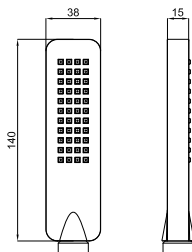

1	Single function handshower <i>Douchette 1 jet</i>					100065250 N299999838		chrome chromé			183,00 €		
							100084981 N299999656		white blanc			257,00 €	
2	Wall handshower holder with shower outlet elbow 1/2" <i>Support mural fixe avec prise d'eau. Raccordement 1/2"</i>							100063527 N19999985		chrome chromé			338,00 €
						100073046 N199999891		white blanc			397,00 €