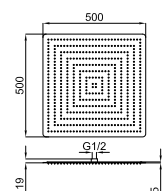

1 GIRO. Rondo 50 cm. rain shower head, without ball joint. Flow rate 15 l/min. at 3 bar.
Pomme de douche Rondo 50 cm, sans articulation. À 3 bars de pression

100090441
N199999807

inox mirror
miroir

630,00 €

2 GIRO. Rondo 40 cm. rain shower head, without ball joint. Flow rate 12 l/min. at 3 bar.
Pomme de douche Rondo 40 cm, sans articulation. À 3 bars de pression

100090133
N199999806

inox mirror
miroir

545,00 €

1