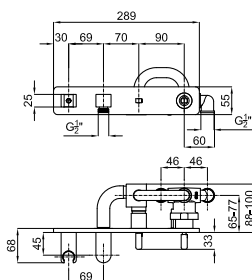

Concealed bath/shower mixer 1/2" + wall handshower holder + shower wall bracket.
Automatic diverter. Flow rate 16,26 l/min. at 3 bar.
Mitigeur bain/douche à encastrer avec support, prise d'eau et inverseur. Raccordements 1/2". À 3 bars de pression 16,26 l/min.

100063516 N19999984	chrome chromé	4.15		1.163,00 €
100073036 N19999982	white blanc	4.25		1.334,00 €