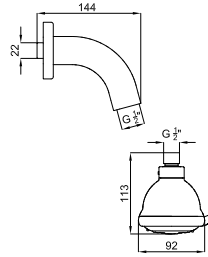

FIXED SHOWER HEADS - POMMES DE DOUCHE

shower heads - pommes de douche

TOSCANA - 6 spray fixed shower head and arm. Functions: Rain, Soft, Massage, Mist, Rain+Mist and Rain+Massage.
TOSCANA - Pomme de douche 6 jets anti-calcaire. Fonctions: Rain, Soft, Massage, Mist, Rain+Mist et Rain+Massage.

100067089
N299999836

chrome
chromé

87,00 €