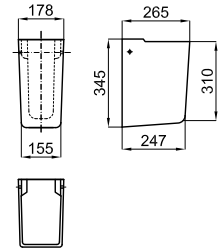

1 URBAN C. Pedestal
Colonne

100171058
N369225491

○ white
○ blanc

kg
11.00

60

78,00 €

2 URBAN C. Semi-pedestal
Cache-siphon

100171074
N369225492

○ white
○ blanc

kg
7.00

80

83,00 €