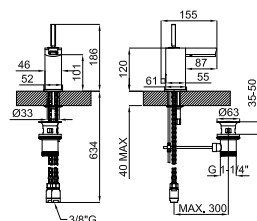

100038969  
N180011301

chrome  
chromé

3.50

694,00 €

Single lever bidet mixer 3/8". Ø32 mm ceramic joystick cartridge. Length of hoses 634 mm. with pop-up waste set 1 1/4". Without aerator. Flow rate 5,4 l/min. at 3 bar.