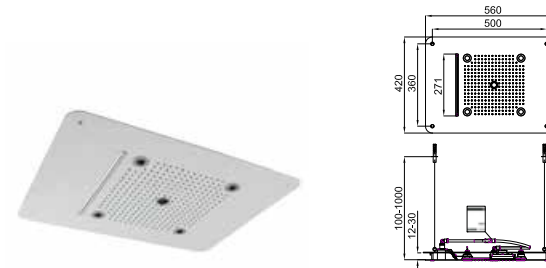

100118791
N720000071

○ white
Blanc

4.878,00 €

100118792
N720000096

○ mirror
miroir

4.763,00 €