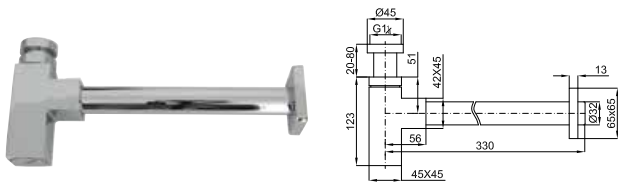

ACCESSORIES - ACCESSOIRES

basins - lavabos

1

1 ACRO - Bottle trap
ACRO - Siphon bouteille lavabo

2