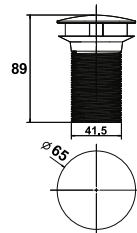

Freeflow basin waste
Bonde sans trop plein

100040383
N299606001

chrome
chromé

34,00 €

1