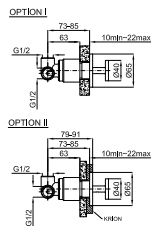

MOOD

bathroom taps - robinetterie salle de bain

Single lever concealed shower mixer for sanitary shower set. In case to be installed with the KRION® accessories panel, is necessarily that the panel be the separate version (100123750 - N89999869, 100123752 - N89999870 ó 100123751 - N89999873) or order the pack with the separate panel for 3 accessories (100138281 - N387000039, 100138275 - N387000043, 100138282 - N387000041, 100138274 - N387000040, 100138264 - N387000044 ó 100138126 - N387000042)

Robinet mélangeur encastré pour douchette sanitaire. Dans le cas d'une installation avec un panneau d'accessoires en KRION®, il est nécessaire qu'il soit en version indépendante (100123750 - N89999869, 100123752 - N89999870 ou 100123751 - N89999873) ou commander le pack avec panneau indépendant pour 3 accessoires (100138281 - N387000039, 100138275 - N387000043, 100138282 - N387000041, 100138274 - N387000040, 100138264 - N387000044 ou 100138126 - N387000042)

100123654
N19999555

● chrome
● chromé

271,00 €

100123653
N19999554

○ white
○ blanc

319,00 €