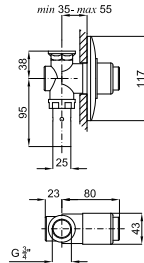

Concealed flush valve 3 - 4" for WC - pan.
Bouton poussoir à encastrer pour WC 3 - 4\"

100073363
N299999755

chrome
chromé

169,00 €