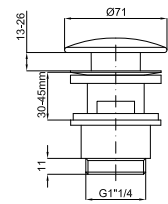

ACCESSORIES - ACCESSOIRES

basins - lavabos

1

2

1 Basin pop-up waste without overflow
Bonde clicker sans trop plein et couvercle en céramique

100093580
N299999581

○ white
○ blanc

94,00 €

2 Pop-up waste with overflow and ceramic plug
Bonde de vidage clicker avec trop-plein et couvercle en céramique

100093566
N299999584

○ white
○ blanc

94,00 €

1

2

1 Basin pop-up waste without overflow
Bonde clicker sans trop plein

100093565
N299999582

○ white
○ blanc

79,00 €

100120239
N299999212

● gold
● or

64,00 €

2 Basin pop-up waste with overflow
Bonde clicker avec trop plein

100093564
N299999583

○ white
○ blanc

79,00 €

100100745
N299999282

● chrome
● chromé

51,00 €

100120238
N299999211

● gold
● or

64,00 €

1

2

1 Unslotted clicker basin waste
Bonde clicker sans trop plein

100114600
N299999234

● chrome
● chromé

23,00 €

2 Slotted clicker basin waste
Bonde clicker avec trop plein

100114599
N299999235

● chrome
● chromé

23,00 €