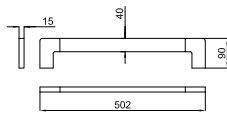

50 cm towel rail
Porte-serviettes fixe 1 barre 50 cm.