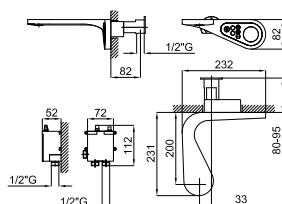

Digital basin mixer with 1/2" connections, without a drain. Screen with a temperature and flow indicator. Security stop. ECO functions: optional flow and temperature limit. Set programmes: teeth, face and hands. Battery back-up. The 3 bars of pressure are 15 l/min. It needs to be plugged in. Also includes a 100-240V transformer, 50/60Hz exit, 9.0V. external mixer 85x75x55mm.

Robinet mélangeur mural numérique avec connexions de 1/2", sans vidage. Écran avec indicateur de température et de débit. Arrêt de sécurité. Fonctions ECO : limitation du débit et température en option. Programmes prédéterminés : dents, visage et mains. Batterie de sécurité. Le débit à 3 bars de pression est de 15 l/min. Connexion électrique indispensable. Inclus un transformateur de 100-240 V, 50/60 Hz sortie 9.0 V. Mélangeur externe 85x75x55mm.

100123650
N199999578

chrome
chromé

2.381,00 €

100123649
N199999579

white
blanc

2.654,00 €