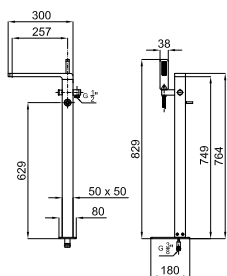

Floor mounted bath shower mixer 1/2". Spout with flow-bracker, automatic diverter. Flow rate 14,83 l/min. at 3 bar for spout and 14,12 l/min. at 3 bar for handshower.
Mitigeur bain/douche installation au sol avec cartouche Ø35 mm. Raccordement 1/2". Douchette, flexible et support inclus. Inverseur automatique. Bec avec brise-jet laminaire. Chute d'eau en effet cascade. À 3 bars de pression 14,83 l/min. pour bec et 14,12 l/min. pour douchette.

100063518 N19999982	chrome chromé	11.40		2.432,00 €
100073038 N19999986	white blanc	11.80		2.697,00 €