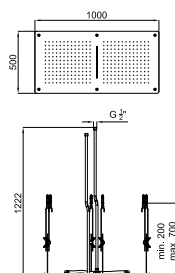

NK LOGIC. Deck-mounted shower head 100x50 cm with waterfall. Each side of the shower can be turn on separately or together.

Pomme de douche encastré plafond 100x50 cm avec cascade. Chaque côté de la douche peut être utilisé de façon indépendante ou conjointement.