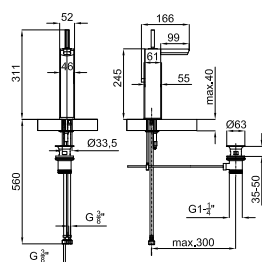

High spout single lever basin mixer 3/8". Ø32 mm ceramic joystick cartridge. Length of hoses 560 mm. with pop-up waste set 1 1/4". Without aerator. Flow rate 5,4 l/min. at 3 bar.

Mitigeur lavabo à bec haut avec cartouche Ø32 mm. Flexibles raccordement 3/8" longueur 560 mm. Garniture de vidage 1 1/4". Sans mousseur. Chute d'eau en effet cascade. À 3 bars de pression 5,4 l/min.

100038968
N180010301

chrome
chromé

5.00

606,00 €