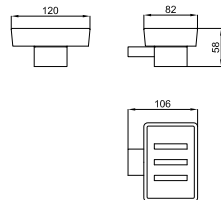

Wall mounted soap dish
Porte-savon fixe

100094162 N603470009 chrome chromé **79,00 €**

100124096 N603470018 white blanc **87,00 €**