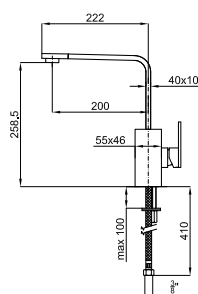

NEXT - Single lever sink mixer with swivel spout. Ø35 mm ceramic cartridge and 3/8" connection. Length of hoses 410 mm. "Plus" aerator and built in non-return valve
NEXT - Mitigeur d'évier avec bec orientable. Cartouche Ø35 mm. Flexibles raccords 3/8" longueur 410 mm. Mousseur "Plus". Clapet anti-retour incorporée.

100038858
N170960001

chrome
chromé

868,00 €

100038859
N170960025

inox
inox

1.208,00 €