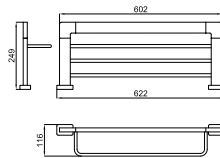

Clean towel rail with extra hanging rail
Porte-serviettes + étagère

100094167 N603470010 chrome chromé **377,00 €**

100124089 N603470016 white blanc **415,00 €**