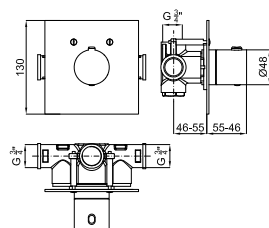

Concealed thermostatic 3/4" with wax thermostatic element. Built in non-return valve. Safety stop at 38°C. Flow rate 57,9 l/min. at 3 bar. It is required to order this item with at least one 3/4" wall mounted stop valve 100063492 - N199999979 or at least with a diverter with stop position .

Thermostatique à encastrer 3/4" avec élément thermostatique compacte à cire. Clapets anti-retour incorporés. Poignée graduée à butée de sécurité à 38°C. À 3 bars de pression 57,9 l/min. Est tenu de demander cet article à un robinet au moins 100063492 - N199999979 ou un inverseur avec position STOP au moins.

100063485
N299999891

chrome
chromé

2.60

595,00 €