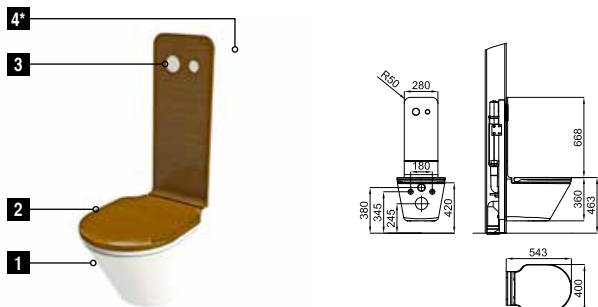

100128770 N387000033 ○ snow-white  
Snow-blanc

1.300,00 €

100128775 N387000035 ● strawberry-white  
Strawberry-blanc

1.382,00 €

100128771 N387000037 ● navy-white  
Navy-blanc

1.382,00 €

Mood toilet pack. Wall hung pan. Soft-close seat and cover in Plywood. Plywood wall cover with white flush buttons. Smart-line 100104498 - N386000018 cistern.