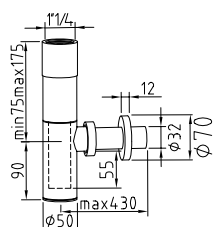

ACCESSORIES - ACCESSOIRES

basins - lavabos

CILINDRO - Bottle trap
CILINDRO - Siphon bouteille lavabo

100039182 chrome 1.00 **140,00 €**
N199514401 chromé

100039186 inox 1.00 **176,00 €**
N199514425 inox

100039185 old bronze 1.00 **176,00 €**
N199514415 bronze