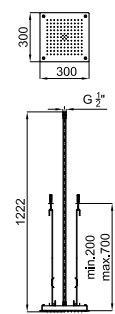

PRODUCT RANGE: RECESSED - GAMME ENCASTREMENT

shower heads - pommes de douche

1

2

3

4

1. **1** NK LOGIC. Ceiling mounted Square 60 cm. rain shower head. Flow rate 18 l/min. at 3 bar.
   Pomme de douche encastrément plafond Square 60 cm. À 3 bars de pression 18 l/min.

100121024
N186490006

inox mirror
miroir

843,00 €

1. **2** NK LOGIC. Ceiling mounted Square 50 cm. rain shower head. Flow rate 18 l/min. at 3 bar.
   Pomme de douche encastrément plafond Square 50 cm. À 3 bars de pression 18 l/min.

100121023
N186490007

inox mirror
miroir

693,00 €

1. **3** NK LOGIC. Ceiling mounted Square 40 cm. rain shower head. Flow rate 15 l/min. at 3 bar.
   Pomme de douche encastrément plafond Square 40 cm. À 3 bars de pression 15 l/min.

100121022
N186490004

inox mirror
miroir

523,00 €

1. **4** NK LOGIC. Ceiling mounted Square 30 cm. rain shower head. Flow rate 9 l/min. at 3 bar.
   Pomme de douche encastrément plafond Square 30 cm. À 3 bars de pression 9 l/min.

100121021
N186490005

inox mirror
miroir

449,00 €

1

2

3

1. **1** RONDO. Ceiling mounted Rondo 50 cm rain shower head. Flow rate 15 l/min at 3 bar.
   Pomme de douche encastrément plafond Rondo 50 cm. À 3 bars de pression 15 l/min.

100121029
N185709908

inox mirror
miroir

693,00 €

1. **2** RONDO. Ceiling mounted Rondo 40 cm rain shower head. Flow rate 12 l/min at 3 bar.
   Pomme de douche encastrément plafond Rondo 40 cm. À 3 bars de pression 12 l/min.

100121028
N185709906

inox mirror
miroir

523,00 €

1. **3** RONDO. Ceiling mounted Rondo 30 cm rain shower head. Flow rate 9 l/min at 3 bar.
   Pomme de douche encastrément plafond Rondo 30 cm. À 3 bars de pression 9 l/min.

100121027
N185709907

inox mirror
miroir

449,00 €