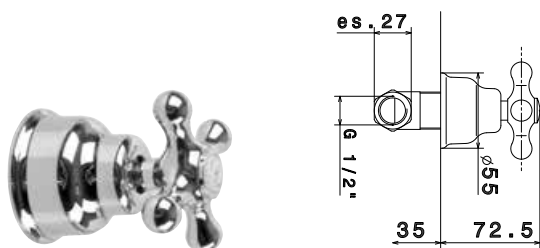

1/2" stop valve. Flow rate 30,3 l/min. at 3 bar.
Robinet d'arrêt 1/2" à encastrer. À 3 bars de pression 30,3 l/min.

100038560 N147410501		chrome chromé			82,00 €
100038561 N147410504		chrome-gold chromé-or			93,00 €
100038562 N147410511		gold or			131,00 €
100038563 N147410515		old bronze bronze			91,00 €