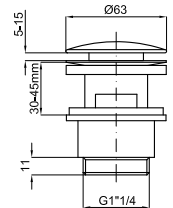

ACCESSORIES - ACCESSOIRES

basins - lavabos

1

2

1 Basin pop-up waste without overflow
Bonde clicker sans trop plein et couvercle en céramique

100093580
N299999581

○ white
○ blanc

94,00 €

2 Pop-up waste with overflow and ceramic plug
Bonde de vidage clicker avec trop-plein et couvercle en céramique

100093566
N299999584

○ white
○ blanc

94,00 €

1

2

1 Basin pop-up waste without overflow
Bonde clicker sans trop plein

100093565
N299999582

○ white
○ blanc

79,00 €

100120239
N299999212

● gold
● or

64,00 €

2 Basin pop-up waste with overflow
Bonde clicker avec trop plein

100093564
N299999583

○ white
○ blanc

79,00 €

100100745
N299999282

● chrome
● chromé

51,00 €

100120238
N299999211

● gold
● or

64,00 €

1

2

1 Unslotted clicker basin waste
Bonde clicker sans trop plein

100114600
N299999234

● chrome
● chromé

23,00 €

2 Slotted clicker basin waste
Bonde clicker avec trop plein

100114599
N299999235

● chrome
● chromé

23,00 €