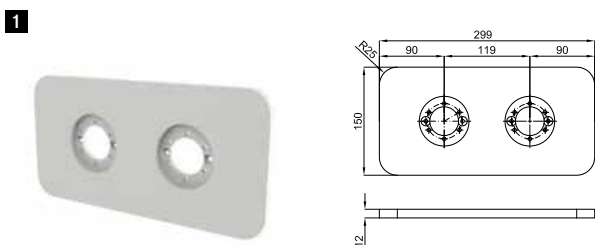

1 Separate KRION® panel with space for 2 accessories.
Panneau indépendant en KRION® pour deux accessoires

KRION®

100123750
N899999869

snow
Snow

88,00 €

100123752
N899999870

navy
Strawberry

97,00 €

100123751
N899999873

strawberry
Navy

97,00 €

2 Separate Plywood panel with space for 2 accessories. Not suitable for installation inside the shower.
Panneau indépendant en contreplaqué pour deux accessoires. Installation dans la douche non adaptée

WOOD

100149219
N699520048

oak
Chêne

104,00 €