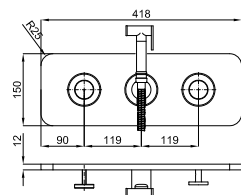

following items are included
éléments inclus dans le pack

- **1** ○ 100138132 - N699520044
- 100138104 - N699520045
- 100138099 - N699520043
- **2** ○ 100123653 - N199999554
- **3** ○ 100123419 - N199999563
- **4** ○ 100123157 - N199999585
- **5** ○ 100123150 - N699520014
- **6** ○ 100137888 - N199999501

Mood sanitary shower pack. Separate KRION® panel with space for 3 accessories, deck-mounted basin mixer for shower set, sanitary shower, wall bracket with outlet elbow, 125 cm. flexi shower hose and robe hook.

Pack mood douche sanitaire Inclus : Panneau indépendant en KRION® pour 3 accessoires, robinet mélangeur encastré pour douche sanitaire, douche sanitaire, support mural avec prise d'eau, flexible 125 cm. et crochet.

100138281
N387000039

○ snow-white
Snow-blanc

482,00 €

100138275
N387000043

● strawberry-white
Strawberry-blanc

482,00 €

100138282
N387000041

● navy-white
Navy-blanc

482,00 €