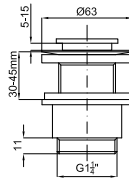

Un-slotted clicker basin waste
Bonde clicker sans trop plein

100110743
N698350001

chrome
chromé

29,00 €